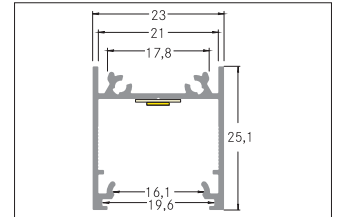

Surface-mounted profile P06-20

Artikel-Nr. 53603070

Surface-mounted profile P06-20, white. For optimal attachment of the profile this holders are suitable 53003000 53006000. For connecting of two profiles is the connector 53007000 optimal suited. With the use of profile covers 53402000 53402070 53402080 53432070 the additional mechanical protection and optimal light distribution can be achieved. The associated end cap set is under 53057070 available. Additionally the corner connector 53059070 can easily be used to create a 90 ° angle. Mounting method: Mounting profile. Material: Aluminium, dimensions profile: length: 2000 mm x width: 23 mm x height: 25,1 mm .

Artikel-Nr.	53603070
Stand:	28.06.2021 14:21

Colour	White
Length	2000 mm
Material	Aluminium

Length	2000 mm
Width	23 mm
Height	25.1 mm