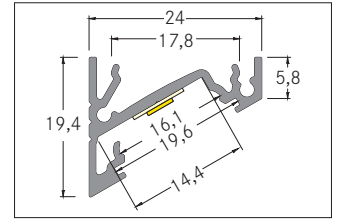

## BB surface-mounted corner profile

**Artikel-Nr. 53385261**

BB surface-mounted corner profile. For optimal attachment of the profile this holders are suitable 53040000. With the use of profile covers 53489071 53489072 53489073 53489001 53489002 53489003 the additional mechanical protection and optimal light distribution can be achieved. The associated end cap set is under 53037260 available. Mounting method: Mounting profile. Material: Aluminium, dimensions profile: length: 1000 mm x width: 24 mm x height: 19,4 mm .

<b>Artikel-Nr.</b>	<b>53385261</b>
<b>Stand:</b>	28.06.2021 14:43

Length	1000 mm	Width	24 mm
Material	Aluminium	Height	19.4 mm