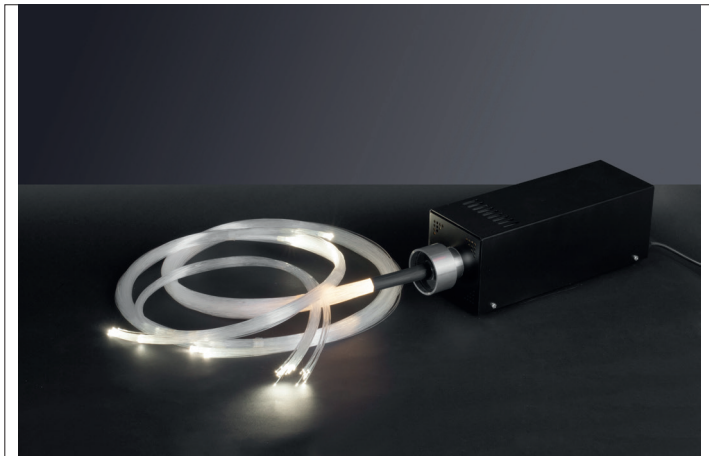

LED starry sky set
Artikel-Nr. 48210004

LED starry sky set, Comprising: 1 x projector - 20 W Power-LED (L 290 x W 105 x H 105 mm), 1 x fiber bundle, customised, 200-component: 100 x Ø 1.0 mm, length: 1,500 mm, 100 x Ø 1.0 mm, length: 3,000 mm. Light color: neutral-white (4000 K). Including 1,500 mm connection cable with Schuko plug. Including a converter for connection with the 230-V mains voltage, without fan (thus no noise generation). The set has been designed for an area of approximately 4-5 m². Degree of protection: according to DIN EN 60529 IP20, Protection class: (EN 61140) I, Voltage: 230V AC 50Hz, Power: 20W, Colour temperature: 4000 K, control: on/off.

Artikel-Nr.	48210004
Stand:	25.10.2021 16:52

Colour temperature	4000 K
Control	on/off
Voltage	230V AC 50Hz
Degree of protection	IP20
Protection class	I

Length	290 mm
Width	105 mm
Aufbauhöhe	105 mm
Circuit type	Parallel conduction