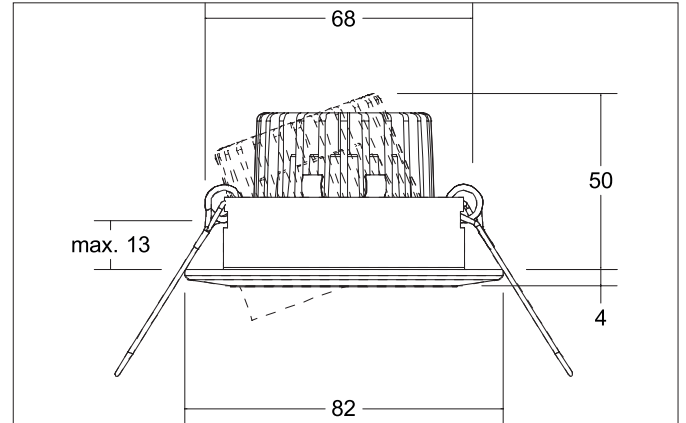

CARYL LED recessed spot set, trailing-edge phase dimmable
 Article no. 39303033

Light.
 For Generations.

Tender
 LED recessed spot set, trailing-edge phase dimmable, Round. Toolless ceiling installation by installation springs. Ceiling cut-out Ø 68 mm, Installation depth 50 mm, Outer diameter 82 mm, Weight 0,185 kg. Reflector silver with rotationssymmetrical, deep, wide distributed light intensity. optimal light distribution due to a glass transparent cover. Luminous flux 680 lm, Power 1 x 6 W, Light colour warm white, Correlated color temprature (CCT) 3.000 K, Colour rendering index CRI > 80, Housing material: Aluminium / Glass, Colour: Chrome, Permissible ambient temperature (ta): -20 °C - +25 °C, Protection class (EN 61140): II, Degree of protection (DIN EN 60529): IP20, .With electronic driver, Trailing-edge phase dimmable.

Article data	
Article no.	39303033
GTIN	4251433950899
Series name	CARYL
Short description	LED recessed spot set, trailing-edge phase dimmable
Material	Aluminium / Glass
Colour	Chrome
Type of surface	Matt
Shape	Round
Outer diameter	82 mm
Built-in diameter	68 mm
Installation depth	50 mm
Hight	4 mm
Weight	0.185 kg

CARYL LED recessed spot set, trailing-edge phase dimmable

Article no. 39303033

Light.
For Generations.

Packing data	
Gross weight	0.224 kg
Length of packaging	95 mm
Packaging width	75 mm
Packaging height	95 mm
Disposal at end of life	<p>This product must not be disposed of with household waste. You are obliged, to dispose of such electrical waste separately.</p> <p>By disposing of electrical waste and other old or defective electronics separately, you support recycling or other forms of re-use. In that way you help to take care and to avoid that harmful substances get into the environment.</p>