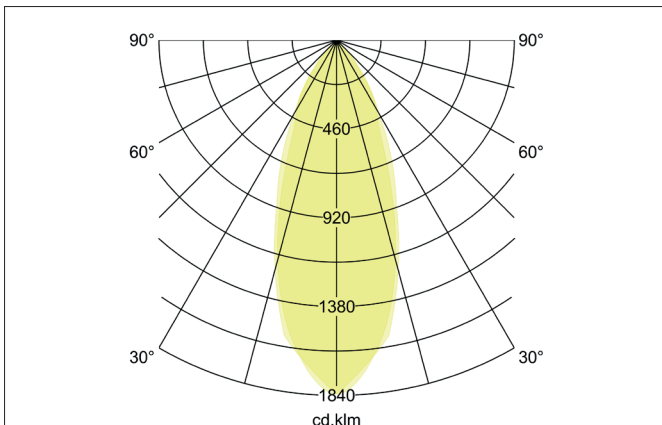

CARYL LED recessed spot set, trailing-edge phase dimmable
 Article no. 39303033

Light.
 For Generations.

Tender
 LED recessed spot set, trailing-edge phase dimmable, Round. Toolless ceiling installation by installation springs. Ceiling cut-out Ø 68 mm, Installation depth 50 mm, Outer diameter 82 mm, Weight 0,185 kg. Reflector silver with rotationssymmetrical, deep, wide distributed light intensity. optimal light distribution due to a glass transparent cover. Luminous flux 680 lm, Power 1 x 6 W, Light colour warm white, Correlated color temprature (CCT) 3.000 K, Colour rendering index CRI > 80, Housing material: Aluminium / Glass, Colour: Chrome, Permissible ambient temperature (ta): -20 °C - +25 °C, Protection class (EN 61140): II, Degree of protection (DIN EN 60529): IP20, .With electronic driver, Trailing-edge phase dimmable.

Article data	
Article no.	39303033
GTIN	4251433950899
Series name	CARYL
Short description	LED recessed spot set, trailing-edge phase dimmable
Material	Aluminium / Glass
Colour	Chrome
Type of surface	Matt
Shape	Round
Outer diameter	82 mm
Built-in diameter	68 mm
Installation depth	50 mm
Hight	4 mm
Weight	0.185 kg

CARYL LED recessed spot set, trailing-edge phase dimmable

Article no. 39303033

Light.
For Generations.

Lighting technology	
Colour temperature	3.000 K
Light colour	White
Light output	Direct
Luminous flux	680 lm
System efficiency	113 lm/W
Colour rendering	CRI > 80
Reflector	High-gloss
Reflektorfarbe	silver
Beam angle	38°
Light sharing	Symmetric
Adjustable color temperature	No