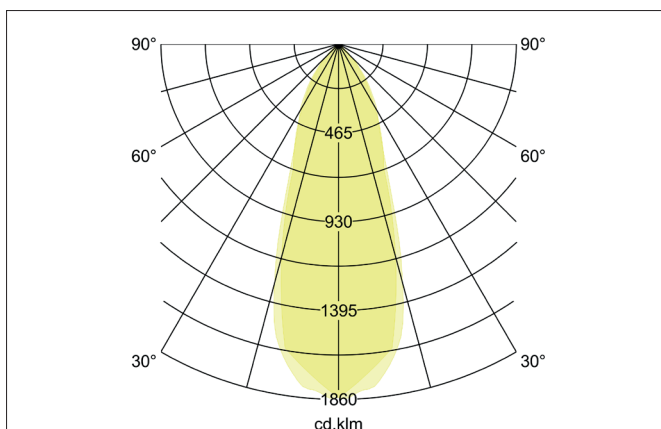

**BB03 LED recessed spot set, on/off switchable**

Article no. 38363023

Light.  
For Generations.**Tender**

LED recessed spot set, on/off switchable, Round. Toolless ceiling installation by installation springs. Ceiling cut-out Ø 68 mm, Installation depth 36 mm, Outer diameter 82 mm, Weight 0,132 kg. Reflector silver with rotationssymmetrical, deep, wide distributed light intensity. optimal light distribution due to a polycarbonat clear cover. Luminous flux 630 lm, Power 1 x 6 W, Light colour warm white, Correlated color temperature (CCT) 3.000 K, Colour rendering index CRI > 80, Rated life time L80/B20 at 25 °C: 50.000 h, Housing material: Aluminium / Plastic, Colour: Chrome, Permissible ambient temperature (ta): -20 °C - +25 °C, Protection class (EN 61140): II, Degree of protection (DIN EN 60529): IP20, .With electronic driver, on/off switchable.

Article data	
Article no.	38363023
GTIN	4251433916659
Series name	BB03
Short description	LED recessed spot set, on/off switchable
Material	Aluminium / Plastic
Colour	Chrome
Type of surface	Glossy
Shape	Round
Outer diameter	82 mm
Built-in diameter	68 mm
Installation depth	36 mm
Hight	4 mm
Weight	0.132 kg

Operating technology of the luminaire	
Lamp holder	Plug&Play
Power	6 W
Voltage type	DC
Current	350 mA
Lamp	LED
Protection class	III
Degree of protection	IP20

Operating technology of driver	
Length	68 mm
Width	35 mm
Hight	21 mm
AC nominal voltage min	220 V
AC nominal voltage max	240 V
Frequenz max.	50 Hz
Dimmable	No
Control	on/off
Starting current	10 A (max.10ms)
Power min	1 W
Power	7.2 W
Current	350 mA
Degree of protection	IP20
Protection class	II
Flickerfrei	Yes