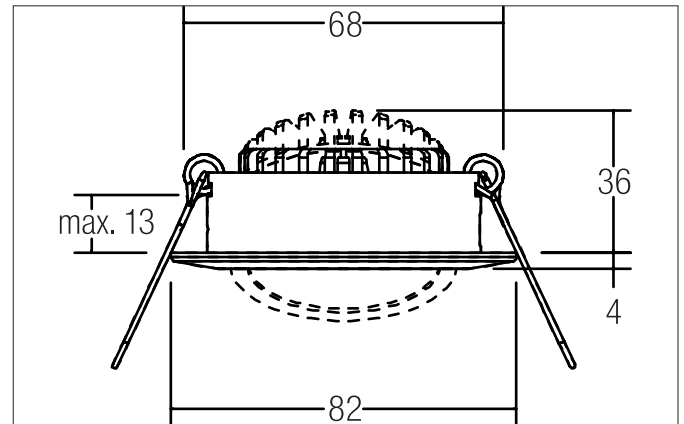

**BB03 LED recessed spot set, on/off switchable**

Article no. 38363023

Light.  
For Generations.**Tender**

LED recessed spot set, on/off switchable, Round. Toolless ceiling installation by installation springs. Ceiling cut-out Ø 68 mm, Installation depth 36 mm, Outer diameter 82 mm, Weight 0,132 kg. Reflector silver with rotationssymmetrical, deep, wide distributed light intensity. optimal light distribution due to a polycarbonat clear cover. Luminous flux 630 lm, Power 1 x 6 W, Light colour warm white, Correlated color temperature (CCT) 3.000 K, Colour rendering index CRI > 80, Rated life time L80/B20 at 25 °C: 50.000 h, Housing material: Aluminium / Plastic, Colour: Chrome, Permissible ambient temperature (ta): -20 °C - +25 °C, Protection class (EN 61140): II, Degree of protection (DIN EN 60529): IP20, .With electronic driver, on/off switchable.

Article data	
Article no.	38363023
GTIN	4251433916659
Series name	BB03
Short description	LED recessed spot set, on/off switchable
Material	Aluminium / Plastic
Colour	Chrome
Type of surface	Glossy
Shape	Round
Outer diameter	82 mm
Built-in diameter	68 mm
Installation depth	36 mm
Hight	4 mm
Weight	0.132 kg

**BB03 LED recessed spot set, on/off switchable**

Article no. 38363023

Light.  
For Generations.

Packing data	
Gross weight	0.17 kg
Length of packaging	95 mm
Packaging width	75 mm
Packaging height	95 mm
Disposal at end of life	<p>This product must not be disposed of with household waste. You are obliged, to dispose of such electrical waste separately.</p> <p>By disposing of electrical waste and other old or defective electronics separately, you support recycling or other forms of re-use. In that way you help to take care and to avoid that harmful substances get into the environment.</p>