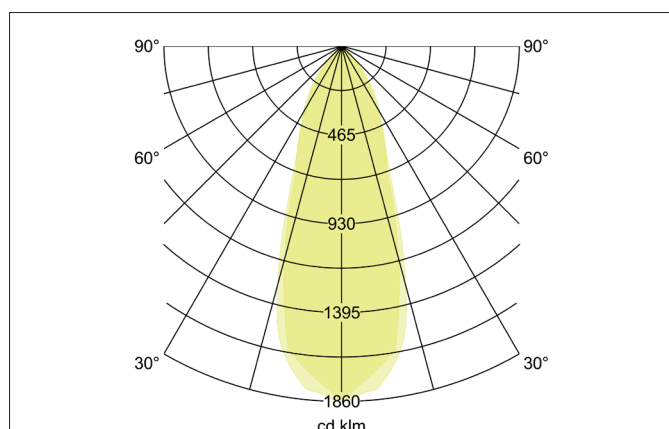

LED recessed spot set, on/off switchable

Article no. 38361083

Light.
For Generations.**Tender**

LED recessed spot set, on/off, black, Round. In a compact design, for installation in tool-less rapid assembly systems. Set including a converter for 230-V mains voltage, on/off switchable, dimensions of converter: L 68 x W 35 x H 21 mm Mounting method: Recessed mounting, Place of installation: Ceiling-mounted, Material: Aluminium / Polycarbonate, Degree of protection: according to DIN EN 60529 IP20, Protection class: (EN 61140) II, Voltage: 230V AC 50Hz, Power: 7W, Amount of light sources / fittings: 1.0 Qty, Luminous flux: 740lm, Colour temperature: 3.000 K, Light colour : White, Beam angle: 38°, Adjustability: Pivoted, With control gear: Yes, Control: on/off.

Article data	
Article no.	38361083
GTIN	4251433928102
Short description	LED recessed spot set, on/off switchable
Material	Aluminium / Glass
Colour	Black
Type of surface	Matt
Shape	Round
Outer diameter	82 mm
Built-in diameter	68 mm
Installation depth	38 mm
Hight	3 mm
Weight	0.149 kg

LED recessed spot set, on/off switchable

Article no. 3836 1083

Light.
For Generations.

Lighting technology	
Colour temperature	3000 K
Light colour	White
Light output	Direct
Luminous flux	740. lm
System efficiency	106 lm/W
Colour rendering	CRI > 80
Reflector	High-gloss
Beam angle	38°
Light sharing	Symmetric