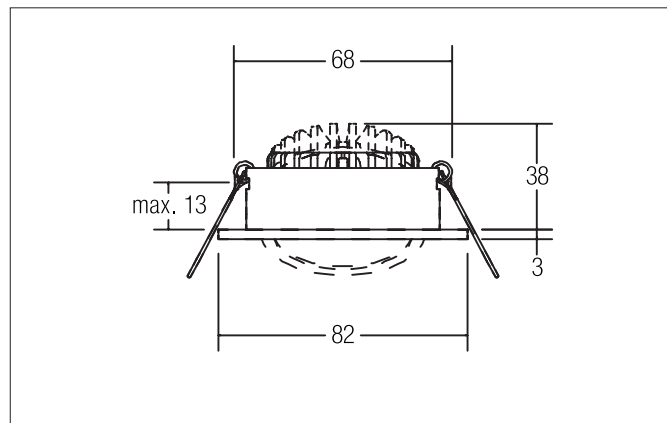

LED recessed spot set, on/off switchable

Article no. 38361083

Light.
For Generations.**Tender**

LED recessed spot set, on/off, black, Round. In a compact design, for installation in tool-less rapid assembly systems. Set including a converter for 230-V mains voltage, on/off switchable, dimensions of converter: L 68 x W 35 x H 21 mm Mounting method: Recessed mounting, Place of installation: Ceiling-mounted, Material: Aluminium / Polycarbonate, Degree of protection: according to DIN EN 60529 IP20, Protection class: (EN 61140) II, Voltage: 230V AC 50Hz, Power: 7W, Amount of light sources / fittings: 1.0 Qty, Luminous flux: 740lm, Colour temperature: 3.000 K, Light colour : White, Beam angle: 38°, Adjustability: Pivoted, With control gear: Yes, Control: on/off.

Article data	
Article no.	38361083
GTIN	4251433928102
Short description	LED recessed spot set, on/off switchable
Material	Aluminium / Glass
Colour	Black
Type of surface	Matt
Shape	Round
Outer diameter	82 mm
Built-in diameter	68 mm
Installation depth	38 mm
Hight	3 mm
Weight	0.149 kg

LED recessed spot set, on/off switchable

Article no. 3836 1083

Light.
For Generations.

Lighting technology	
Colour temperature	3000 K
Light colour	White
Light output	Direct
Luminous flux	740. lm
System efficiency	106 lm/W
Colour rendering	CRI > 80
Reflector	High-gloss
Beam angle	38°
Light sharing	Symmetric

LED recessed spot set, on/off switchable

Article no. 3836 1083

Light.
For Generations.

Packing data	
Gross weight	0.266 kg
Length of packaging	95 mm
Packaging width	75 mm
Packaging height	95 mm
Disposal at end of life	<p>This product must not be disposed of with household waste. You are obliged, to dispose of such electrical waste separately.</p> <p>By disposing of electrical waste and other old or defective electronics separately, you support recycling or other forms of re-use. In that way you help to take care and to avoid that harmful substances get into the environment.</p>