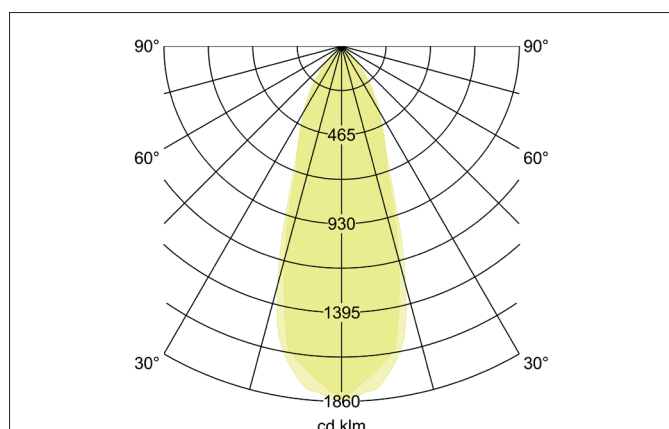

LED recessed spot set, on/off

Artikel-Nr. 38361023

Licht.
Für Generationen.**Tender**

LED recessed spot set, on/off, chrome, round. In a compact design, for installation in tool-less rapid assembly systems. Set including a converter for 230-V mains voltage, on/off switchable, dimensions of converter: L 68 x W 35 x H 21 mm . Mounting method: Recessed mounting, Place of installation: Ceiling-mounted, Material: Aluminium / Polycarbonate, Degree of protection: according to DIN EN 60529 IP20, Protection class: (EN 61140) II, Voltage: 230V AC 50Hz, Power: 7W, Amount of light sources / fittings: 1.0 Qty, Luminous flux: 740lm, Colour temperature: 3.000 K, Light colour : White, Beam angle: 38°, Adjustability: Pivoted, With control gear: Yes, Control: on/off.

Article data	
Artikel-Nr.	38361023
GTIN	4251433918844
Kurzbeschreibung	LED recessed spot set, on/off
Material	Aluminium / Glass
Colour	Chrome
Type of surface	Glossy
Shape	round
Outer diameter	82 mm
Built-in diameter	68 mm
Installation depth	38 mm
weight	0.149 kg

LED recessed spot set, on/off

Artikel-Nr. 38361023

Licht.
Für Generationen.

Lighting technology	
Colour temperature	3000 K
Light colour	White
Light output	Direct
Luminous flux	740 lm
System efficiency	106 lm/W
Colour rendering	CRI > 80
Reflector	High-gloss
Beam angle	38 °
Light sharing	Symmetric

Packing data	
Gross weight	0.187 kg
Length of packaging	95 mm
Packaging width	75 mm
Packaging height	95 mm