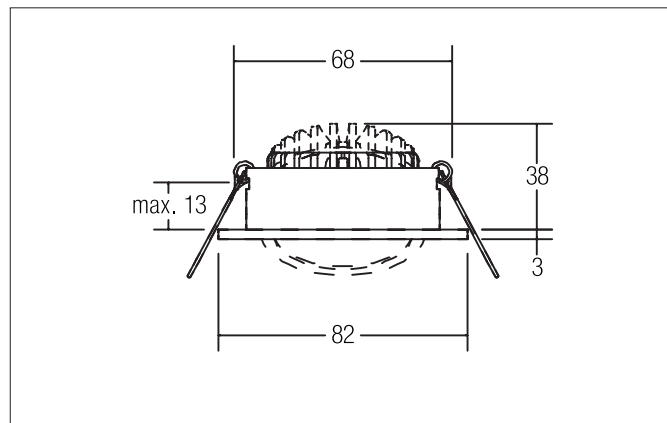

LED recessed spot set, on/off

Artikel-Nr. 38361023

Licht.
Für Generationen.**Tender**

LED recessed spot set, on/off, chrome, round. In a compact design, for installation in tool-less rapid assembly systems. Set including a converter for 230-V mains voltage, on/off switchable, dimensions of converter: L 68 x W 35 x H 21 mm . Mounting method: Recessed mounting, Place of installation: Ceiling-mounted, Material: Aluminium / Polycarbonate, Degree of protection: according to DIN EN 60529 IP20, Protection class: (EN 61140) II, Voltage: 230V AC 50Hz, Power: 7W, Amount of light sources / fittings: 1.0 Qty, Luminous flux: 740lm, Colour temperature: 3.000 K, Light colour : White, Beam angle: 38°, Adjustability: Pivoted, With control gear: Yes, Control: on/off.

Article data	
Artikel-Nr.	38361023
GTIN	4251433918844
Kurzbeschreibung	LED recessed spot set, on/off
Material	Aluminium / Glass
Colour	Chrome
Type of surface	Glossy
Shape	round
Outer diameter	82 mm
Built-in diameter	68 mm
Installation depth	38 mm
weight	0.149 kg

LED recessed spot set, on/off

Artikel-Nr. 38361023

Licht.
Für Generationen.

Lighting technology	
Colour temperature	3000 K
Light colour	White
Light output	Direct
Luminous flux	740 lm
System efficiency	106 lm/W
Colour rendering	CRI > 80
Reflector	High-gloss
Beam angle	38 °
Light sharing	Symmetric

Packing data	
Gross weight	0.187 kg
Length of packaging	95 mm
Packaging width	75 mm
Packaging height	95 mm