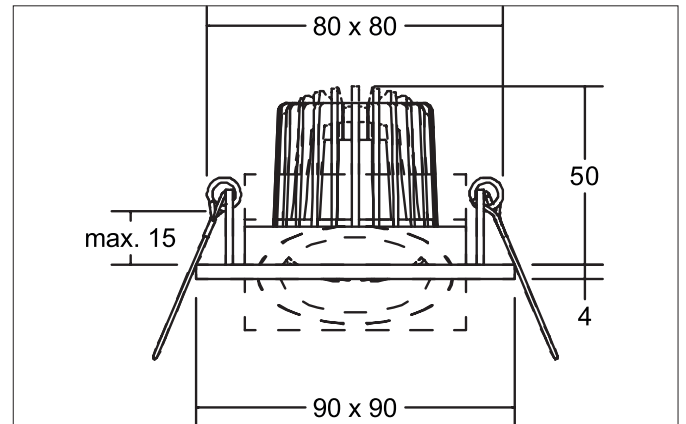

ABRAN LED recessed spot set, on/off switchable

Article no. 38323253

Light.
For Generations.**Tender**

LED recessed spot set, on/off switchable, Square. Toolless ceiling installation by installation springs. Ceiling cut-out L x W 80 x 80 mm, Installation depth 50 mm, Length 92 mm, Width 92 mm, Weight 0,214 kg. Reflector silver with rotationssymmetrical, deep, wide distributed light intensity. optimal light distribution due to a glass transparent cover. Luminous flux 680 lm, Power 1 x 6 W, Light colour warm white, Correlated color temprature (CCT) 3.000 K, Colour rendering index CRI > 80, Housing material: Aluminium / Glass, Colour: Alu, Permissible ambient temperature (ta): -20 °C - +25 °C, Protection class (EN 61140): II, Degree of protection (DIN EN 60529): IP20, .With electronic driver, on/off switchable.

Article data	
Article no.	38323253
GTIN	4251433910282
Series name	ABRAN
Short description	LED recessed spot set, on/off switchable
Material	Aluminium / Glass
Colour	Alu
Type of surface	Matt
Shape	Square
Built-in width	80 mm
Built-in length	80 mm
Installation depth	50 mm
Length	92 mm
Width	92 mm
Hight	4 mm
Weight	0.214 kg

ABRAN LED recessed spot set, on/off switchable

Article no. 38323253

Light.
For Generations.

Lighting technology	
Colour temperature	3.000 K
Light colour	White
Light output	Direct
Luminous flux	680 lm
System efficiency	113 lm/W
Colour rendering	CRI > 80
Reflector	High-gloss
Reflector colour	silver
Beam angle	38°
Light sharing	Symmetric
Adjustable color temperature	No

Mounting technology	
Mounting method	Recessed mounting
Place of installation	Ceiling-mounted
Adjustability	Pivoted
Swivel angle	30°
Max. ceiling thickness	15 mm
stamp	UKCA
Further references	No cover with thermal insulation material
Material cover	Glass transparent
Circlip	Without circlip
Suitable for through-wiring	Yes, with optional accessories