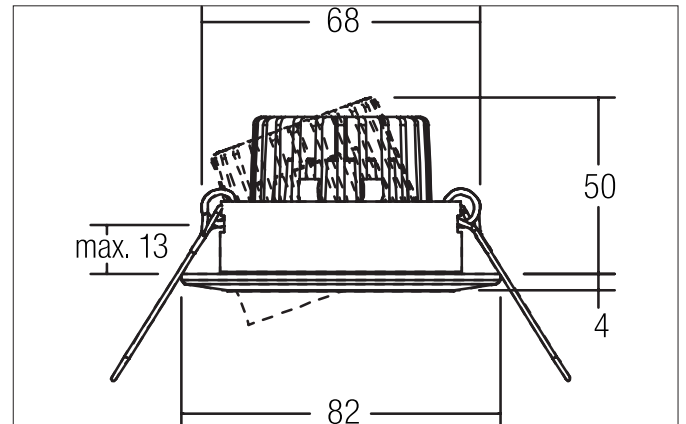

CARYL LED recessed spot set, on/off switchable

Article no. 38303023

Light.
For Generations.**Tender**

LED recessed spot set, on/off switchable, Round. Toolless ceiling installation by installation springs. Ceiling cut-out Ø 68 mm, Installation depth 50 mm, Outer diameter 82 mm, Weight 0,178 kg. Reflector silver with rotationssymmetrical, deep, wide distributed light intensity. optimal light distribution due to a glass transparent cover. Luminous flux 680 lm, Power 1 x 6 W, Light colour warm white, Correlated color temperature (CCT) 3.000 K, Colour rendering index CRI > 80, Housing material: Aluminium / Glass, Colour: Chrome, Permissible ambient temperature (ta): -20 °C - +25 °C, Protection class (EN 61140): II, Degree of protection (DIN EN 60529): IP20, .With electronic driver, on/off switchable.

Article data	
Article no.	38303023
GTIN	4251433909019
Series name	CARYL
Short description	LED recessed spot set, on/off switchable
Material	Aluminium / Glass
Colour	Chrome
Type of surface	Glossy
Shape	Round
Outer diameter	82 mm
Built-in diameter	68 mm
Installation depth	50 mm
Height	4 mm
Weight	0.178 kg
stamp	UKCA

CARYL LED recessed spot set, on/off switchable

Article no. 38303023

Light.
For Generations.

Lighting technology	
Colour temperature	3.000 K
Light colour	White
Light output	Direct
Luminous flux	680 lm
System efficiency	113 lm/W
Colour rendering	CRI > 80
Reflector	High-gloss
Reflector colour	silver
Beam angle	38°
Light sharing	Symmetric
Adjustable color temperature	No

Operating technology of the luminaire	
Article No. of used light source	12924003
Hight	40 mm
Diameter	50 mm
Lamp holder	Plug&Play
Power	6 W
Voltage type	DC
Current	350 mA
Lamp	LED
Protection class	III
Degree of protection	IP20