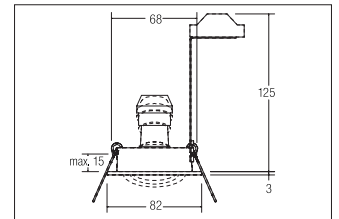

High voltage recessed spot, GU10
Artikel-Nr. 36 143070

High voltage recessed spot, GU10, white, round. In a compact design, for installation in tool-less rapid assembly systems. Including bracket with GU10 socket for standard-compliant strain relief. Lamp holder: GU10, Mounting method: Recessed mounting, Place of installation: Ceiling-mounted, Material: Aluminium, Degree of protection: according to DIN EN 60529 IP20, Protection class: (EN 61140) II, Voltage: 230V AC 50Hz, Power: 50W, Amount of light sources / fittings: 1.0 Qty, Adjustability: Pivoted, With control gear: No, control: Other.

Artikel-Nr. 36 143070
Stand: 20.07.2021 22:37

Colour	White
Amount of light sources / fittings	1 Qty
control	Other
Outer diameter	82 mm
Built-in diameter	68 mm
Installation depth	125 mm
Material	Aluminium
Lamp holder	GU10
Power	max. 50 W

Voltage	230V AC 50Hz
Lamp	for LED-retrofill lamp
Circuit type	Parallel conduction
Degree of protection	IP20
Protection class	II
Swivel angle	20 °
Voltage type	AC
Circlip	Without circlip
Adjustability	Pivoted