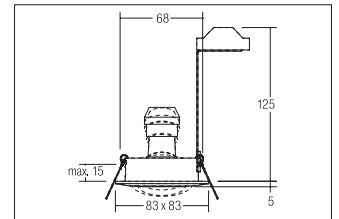

High voltage recessed spot, GU10
Artikel-Nr. 36142070

High voltage recessed spot, GU10, white, square. In a compact design, for installation in tool-less rapid assembly systems. Including bracket with GU10 socket for standard-compliant strain relief. Lamp holder: GU10, Mounting method: Recessed mounting, Place of installation: Ceiling-mounted, Material: Cast iron, Degree of protection: according to DIN EN 60529 IP20, Protection class: (EN 61140) II, Voltage: 230V AC 50Hz, Power: 50W, Amount of light sources / fittings: 1.0 Qty, Adjustability: Pivoted, control: Other.

Artikel-Nr.	36142070
Stand:	19.07.2021 23:29

Colour	White
Length	83 mm
Amount of light sources / fittings	1 Qty
control	Other
Width	83 mm
Built-in diameter	68 mm
Installation depth	125 mm
Material	Cast iron
Lamp holder	GU10
Power	max. 50 W

Voltage	230V AC 50Hz
Lamp	for LED-retrofill lamp
Length	83 mm
Circuit type	Parallel conduction
Degree of protection	IP20
Protection class	II
Swivel angle	25 °
Voltage type	AC
Circlip	Without circlip
Adjustability	Pivoted