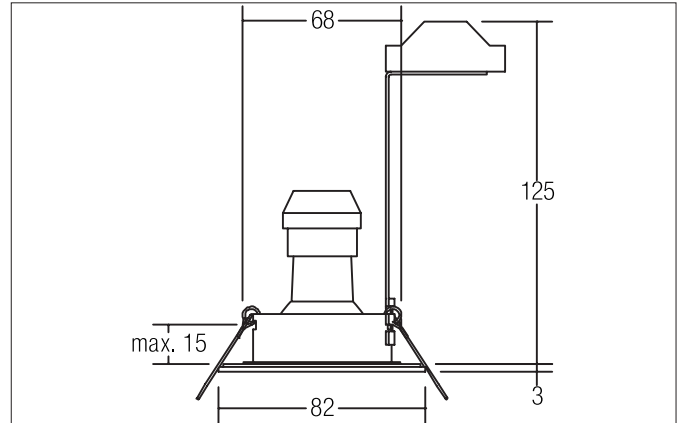

Recessed downlight, V4A, IP54, GU10
 Article no. 36004080

Light.
 For Generations.

Tender
 Recessed downlight, V4A, IP54, GU10, black, Round. In a compact design, for installation in tool-less rapid assembly systems. Including bracket with GU10 socket for standard-compliant strain relief. Lamp holder: GU10, Mounting method: Recessed mounting, Place of installation: Ceiling-mounted, Material: Stainless steel V4A / Glass, Degree of protection: according to DIN EN 60529 IP54*, Protection class: (EN 61140) II, Voltage: 230V AC 50Hz, Power: 35W, Amount of light sources / fittings: 1.0 Qty, Adjustability: Not adjustable, Control: Other.

Article data	
Article no.	36004080
Short description	Recessed downlight, V4A, IP54, GU10
Material	Stainless steel / Glass
Colour	Black
Type of surface	Matt
Shape	Round
Outer diameter	82 mm
Built-in diameter	68 mm
Installation depth	125 mm
Hight	3 mm
Weight	0.245 kg

Lighting technology	
Light colour	White
Light output	Direct
Light sharing	Symmetric

Recessed downlight, V4A, IP54, GU10
Article no. 36004080

Light.
For Generations.

Operating technology of the luminaire	
System output	35 W
Voltage type	AC
AC nominal voltage max	220 V
Frequenz max.	50 Hz
Lamp	for LED-retrofill lamp
Lamp holder	GU10
Protection class	II
Degree of protection	IP54
Schutzart deckenseitig	IP20
Control	Other
Bulb change possible	Yes

Packing data	
Gross weight	0.297 kg
Length of packaging	140 mm
Packaging width	110 mm
Packaging high	120 mm
Disposal at end of life	This product must not be disposed of with household waste. You are obliged, to dispose of such electrical waste separately. By disposing of electrical waste and other old or defective electronics separately, you support recycling or other forms of re-use. In that way you help to take care and to avoid that harmful substances get into the environment.