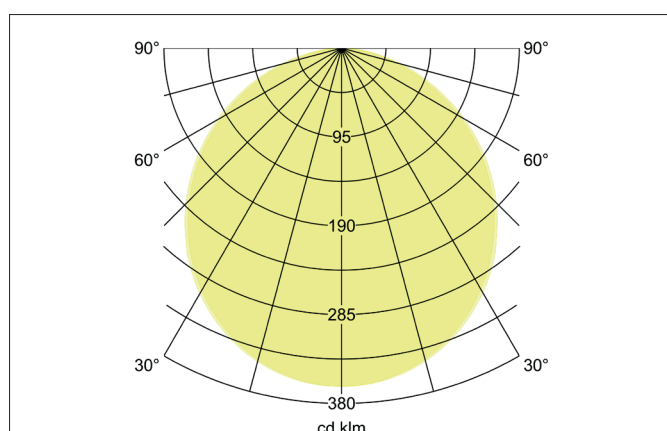

**GAREK LED wall and ceiling surface mounted luminaire, IP65, on/off switchable**

Article no. 32040073

Light.  
For Generations.**Tender**

LED wall and ceiling surface mounted luminaire, IP65, on/off switchable, Round. Luminaire diameter 300.0 mm, Height 60.0 mm Weight 0.84 kg, with rotationssymmetrical, deep, wide distributed light intensity. optimal light distribution due to a plastic, opal cover. Luminous flux 1.200 lm, Power 1 x 15 W, Light colour warm white, Correlated color temperature (CCT) 3.000 K, Colour rendering index CRI > 80, Rated life time L70/B50 at 25 °C: 50.000 h, Housing material: Plastic / Acrylic, Colour: White, Permissible ambient temperature (ta): -20 °C - +25 °C, Protection class (EN 61140): II, Degree of protection (DIN EN 60529): IP65, shock resistance according to IEC62262: IK08 .With electronic driver, on/off switchable.

**Product Benefits**

- Ceiling or wall surface mounted luminaire made of impact-resistant plastic with a diameter of 300 mm, installation height 60 mm.
- Luminous flux 1,200 lm, IK08, IP65, housing made of PMMA plastic.
- Through various mounting location options the consistent lighting concepts can be realized with one article.

**GAREK LED wall and ceiling surface mounted luminaire, IP65, on/off switchable**

Article no. 32040073

Light.  
For Generations.

Article data	
Article no.	32040073
GTIN	4251433928027
Series name	GAREK
Short description	LED wall and ceiling surface mounted luminaire, IP65, on/off switchable
Material	Plastic / Acrylic
Colour	White
Type of surface	Matt
Shape	Round
Outer diameter	300 mm
Hight	60 mm
Scope of delivery	Incl. converter for connection to the 230-V mains voltage, on/off switchable
Weight	0.840 kg

Lighting technology	
Colour temperature	3.000 K
Light colour	White
Light output	Direct
Luminous flux	1,200 lm
System efficiency	80 lm/W
Colour rendering	CRI > 80
Beam angle	110°
Light sharing	Symmetric
Adjustable color temperature	No