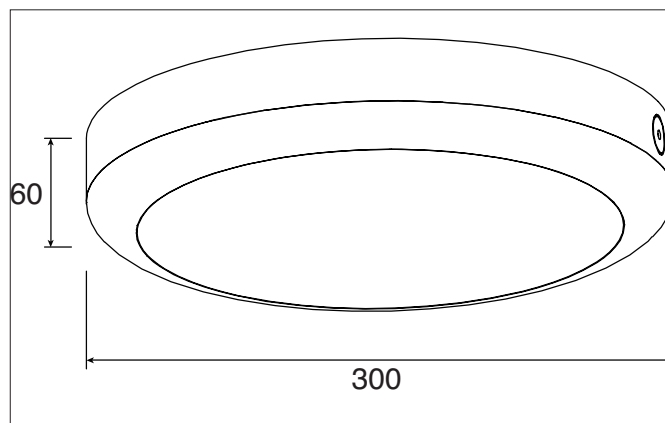

**GAREK LED wall and ceiling surface mounted luminaire, IP65, on/off switchable**

Article no. 32040073

Light.  
For Generations.**Tender**

LED wall and ceiling surface mounted luminaire, IP65, on/off switchable, Round. Luminaire diameter 300.0 mm, Height 60.0 mm Weight 0.84 kg, with rotationssymmetrical, deep, wide distributed light intensity. optimal light distribution due to a plastic, opal cover. Luminous flux 1.200 lm, Power 1 x 15 W, Light colour warm white, Correlated color temperature (CCT) 3.000 K, Colour rendering index CRI > 80, Rated life time L70/B50 at 25 °C: 50.000 h, Housing material: Plastic / Acrylic, Colour: White, Permissible ambient temperature (ta): -20 °C - +25 °C, Protection class (EN 61140): II, Degree of protection (DIN EN 60529): IP65, shock resistance according to IEC62262: IK08 .With electronic driver, on/off switchable.

**Product Benefits**

- Ceiling or wall surface mounted luminaire made of impact-resistant plastic with a diameter of 300 mm, installation height 60 mm.
- Luminous flux 1,200 lm, IK08, IP65, housing made of PMMA plastic.
- Through various mounting location options the consistent lighting concepts can be realized with one article.

**GAREK LED wall and ceiling surface mounted luminaire, IP65, on/off switchable**

Article no. 32040073

Light.  
For Generations.

Article data	
Article no.	32040073
GTIN	4251433928027
Series name	GAREK
Short description	LED wall and ceiling surface mounted luminaire, IP65, on/off switchable
Material	Plastic / Acrylic
Colour	White
Type of surface	Matt
Shape	Round
Outer diameter	300 mm
Hight	60 mm
Scope of delivery	Incl. converter for connection to the 230-V mains voltage, on/off switchable
Weight	0.840 kg

Lighting technology	
Colour temperature	3.000 K
Light colour	White
Light output	Direct
Luminous flux	1,200 lm
System efficiency	80 lm/W
Colour rendering	CRI > 80
Beam angle	110°
Light sharing	Symmetric
Adjustable color temperature	No