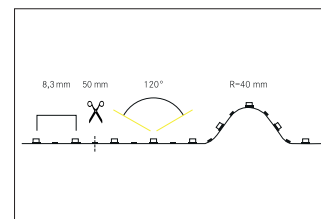

QualityFlex Select flex lighting 5 m, CRI > 90, 28,8 W / m, IP00

**Artikel-Nr. 15206003**

QualityFlex Select flex lighting 5 m, CRI > 90, 28,8 W / m, IP00, white, 3000K, CRI > 90. LED flex lighting for decorative, technical as well as efficient lighting of light coves, linear applications and backlighting, basic or general lighting of rooms, architectural applications and for areas where high illumination is required, such as indirect or direct lighting, luminous ceilings, gastronomy lighting and much more. Length: 5000.0 mm Lamp power per meter: 28.8 W/m, Luminous flux per meter: 2480.0 lm/m, Degree of protection: IP00, Protection class: III, Voltage: 24V DC, Beam angle: 120.0 °, 120 LEDs per meter, Short Pitch : 8,3mm. The LED flex lighting can be shortened every 50 mm for individual use. The maximum system length of 3.000mm must not be exceeded with one feed. This luminaire contains incorporated and non-exchangeable LED light sources.

**Artikel-Nr.** 15206003  
**Stand:** 23.06.2021 12:40

Energy efficiency class	A+
Colour of light	3000 K
Light colour	White
Luminous flux per meter	2,480 lm/m
Power	144 W
Lamp power per meter	28.8 W/m
Power fix	144 W
Beam angle	120 °
Length	5000 mm
Width	10 mm
Height	1.4 mm
Length of individual sections	50 mm

Degree of protection	IP00
Protection class	III
McAdam-Step	McAdam-Step 5
Short Pitch	8.3 mm
Number of lamps per meter	120 Qty
Voltage	24V
Voltage type	DC
Ambient temperature	-10 °C bis +40 °C
Circuit type	Parallel conduction
Colour rendering	CRI > 90
Maximum module length	3,000 mm