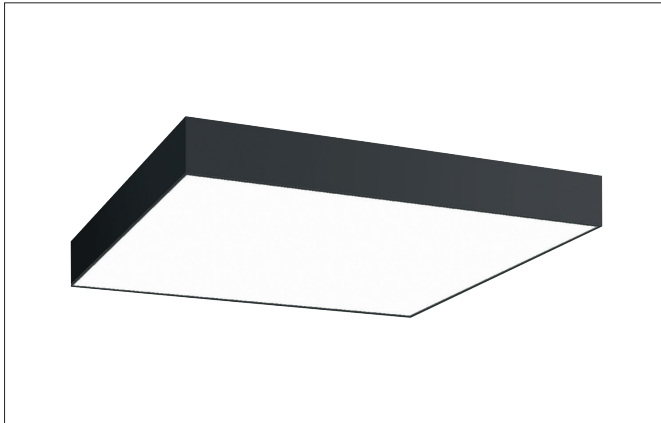

BIRO SQUARE LED surface luminaire, on/off switchable

Article no. 13700184

Light.
For Generations.**Tender**

LED surface luminaire, on/off switchable, Square. Luminaire length 600.0 mm, Luminaire width 600.0 mm, Hight 100.0 mm Weight 4.5 kg, with rotationssymmetrical, deep, wide distributed light intensity. optimal light distribution due to a plastic, opal cover. Luminous flux 5.456 lm, Power 1 x 44 W, Light colour neutral white, Correlated color temprature (CCT) 4.000 K, Colour rendering index CRI > 80, Housing material: Aluminium / Steel / Plastic, Colour: Black structure, Permissible ambient temperature (ta): -20 °C - +25 °C, Protection class (EN 61140): I, Degree of protection (DIN EN 60529): IP40, .With electronic driver, on/off switchable.

Article data	
Article no.	13700184
GTIN	4251433943631
Series name	BIRO SQUARE
Short description	LED surface luminaire, on/off switchable
Material	Aluminium / Steel / Plastic
Colour	Black
Type of surface	Structure
Shape	Square
Length	600 mm
Width	600 mm
Hight	100 mm
Scope of delivery	Incl. converter for connection to the 230-V mains voltage
Weight	4.500 kg

BIRO SQUARE LED surface luminaire, on/off switchable

Article no. 13700184

Light.
For Generations.

Lighting technology	
Colour temperature	4.000 K
Light colour	White
Light output	Direct
Luminous flux	5,456 lm
System efficiency	124 lm/W
Colour rendering	CRI > 80
Reflector	Without
Beam angle	114°
Light sharing	Symmetric
Adjustable color temperature	No