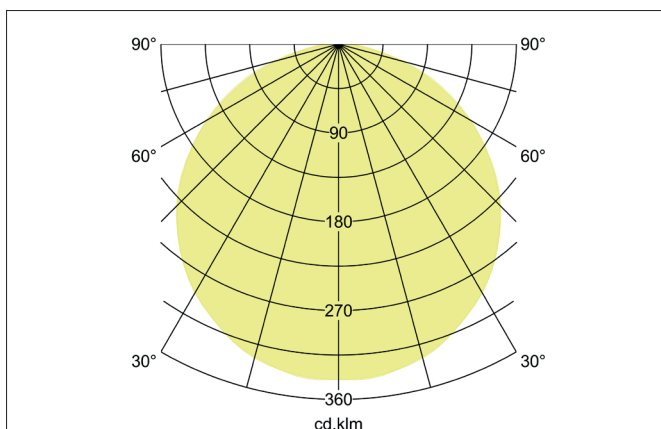

BIRO SQUARE LED surface luminaire, on/off switchable

Article no. 13700184

Light.
For Generations.**Tender**

LED surface luminaire, on/off switchable, Square. Luminaire length 600.0 mm, Luminaire width 600.0 mm, Hight 100.0 mm Weight 4.5 kg, with rotationssymmetrical, deep, wide distributed light intensity. optimal light distribution due to a plastic, opal cover. Luminous flux 5.456 lm, Power 1 x 44 W, Light colour neutral white, Correlated color temprature (CCT) 4.000 K, Colour rendering index CRI > 80, Housing material: Aluminium / Steel / Plastic, Colour: Black structure, Permissible ambient temperature (ta): -20 °C - +25 °C, Protection class (EN 61140): I, Degree of protection (DIN EN 60529): IP40, .With electronic driver, on/off switchable.

Article data	
Article no.	13700184
GTIN	4251433943631
Series name	BIRO SQUARE
Short description	LED surface luminaire, on/off switchable
Material	Aluminium / Steel / Plastic
Colour	Black
Type of surface	Structure
Shape	Square
Length	600 mm
Width	600 mm
Hight	100 mm
Scope of delivery	Incl. converter for connection to the 230-V mains voltage
Weight	4.500 kg

BIRO SQUARE LED surface luminaire, on/off switchable

Article no. 13700184

Light.
For Generations.

Lighting technology	
Colour temperature	4.000 K
Light colour	White
Light output	Direct
Luminous flux	5,456 lm
System efficiency	124 lm/W
Colour rendering	CRI > 80
Reflector	Without
Beam angle	114°
Light sharing	Symmetric
Adjustable color temperature	No