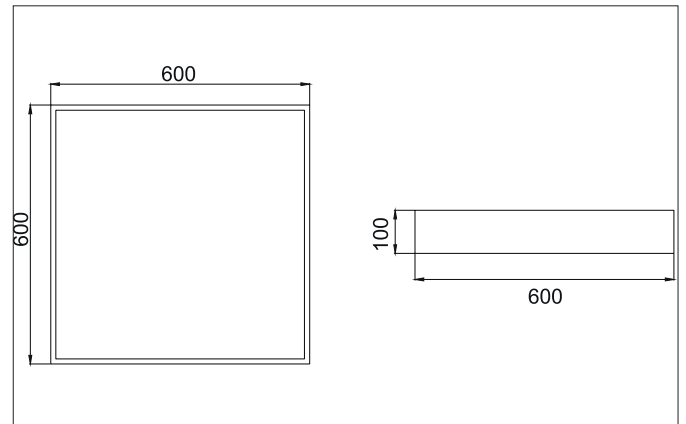

BIRO SQUARE LED surface luminaire, on/off switchable

Article no. 13700184

Light.
For Generations.**Tender**

LED surface luminaire, on/off switchable, Square. Luminaire length 600.0 mm, Luminaire width 600.0 mm, Hight 100.0 mm Weight 4.5 kg, with rotationssymmetrical, deep, wide distributed light intensity. optimal light distribution due to a plastic, opal cover. Luminous flux 5.456 lm, Power 1 x 44 W, Light colour neutral white, Correlated color temprature (CCT) 4.000 K, Colour rendering index CRI > 80, Housing material: Aluminium / Steel / Plastic, Colour: Black structure, Permissible ambient temperature (ta): -20 °C - +25 °C, Protection class (EN 61140): I, Degree of protection (DIN EN 60529): IP40, .With electronic driver, on/off switchable.

Article data	
Article no.	13700184
GTIN	4251433943631
Series name	BIRO SQUARE
Short description	LED surface luminaire, on/off switchable
Material	Aluminium / Steel / Plastic
Colour	Black
Type of surface	Structure
Shape	Square
Length	600 mm
Width	600 mm
Hight	100 mm
Scope of delivery	Incl. converter for connection to the 230-V mains voltage
Weight	4.500 kg

Mounting technology	
Mounting method	Surface mounting
Place of installation	Ceiling-mounted
Adjustability	Not adjustable
Material cover	Plastic, opal

Packing data	
Gross weight	5.2 kg
Length of packaging	630 mm
Packaging width	630 mm
Packaging height	110 mm
Disposal at end of life	This product must not be disposed of with household waste. You are obliged, to dispose of such electrical waste separately. By disposing of electrical waste and other old or defective electronics separately, you support recycling or other forms of re-use. In that way you help to take care and to avoid that harmful substances get into the environment.