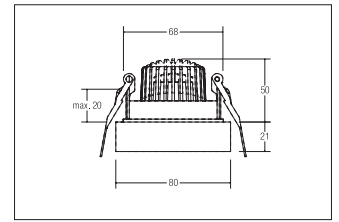

LED recessed spot TUBIC

Artikel-Nr. 13126173

1.0 m	0.7 0.7	1173.2
2.0 m	1.4 1.4	283.3
3.0 m	2.1 2.0	130.4
4.0 m	2.8 2.7	73.3
5.0 m	3.5 3.4	46.9
	Ø (m)	E0(0°) [lx]

LED recessed spot TUBIC, white, round. In a compact design, for installation in tool-less rapid assembly systems Lamp holder: Plug&Play, Mounting method: Recessed mounting, Place of installation: Ceiling-mounted, Material: Aluminium / Glass, Degree of protection: according to DIN EN 60529 IP20, Protection class: (EN 61140) III, Current: 350 mA, Power: 6W, Amount of light sources / fittings: 1.0 Qty, Luminous flux: 680lm, Colour temperature: 3000 K, Light colour : White, Beam angle: 38°, Adjustability: Pivoted, With control gear: No, control: Dimming depending on driver. This luminaire contains incorporated and non-exchangeable LED light sources

Artikel-Nr.	13126173
Stand:	20.07.2021 10:47

Colour of light	3000 K
Colour	White
Beam angle	38 °
Amount of light sources / fittings	1 Qty
Material	Aluminium / Glass
Lamp holder	Plug&Play
Power	6 W
Lamp	LED
Colour rendering	CRI > 80
control	Dimming depending on driver
Outer diameter	80 mm

Built-in diameter	68 mm
Installation depth	50 mm
Current	350 mA
Degree of protection	IP20
Protection class	III
Circlip	Without circlip
Adjustability	Pivoted
Height	20 mm
Swivel angle	25 °
Circuit type	Series conduction