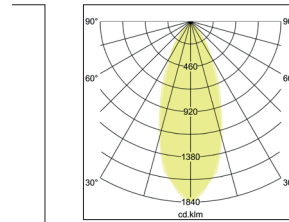

LED recessed spot TUBIC

Artikel-Nr. 13126173

1.0 m	0.7 0.7	1173.2
2.0 m	1.4 1.4	283.3
3.0 m	2.1 2.0	130.4
4.0 m	2.8 2.7	73.3
5.0 m	3.5 3.4	46.9
	Ø (m)	E0(0°) [lx]

LED recessed spot TUBIC, white, round. In a compact design, for installation in tool-less rapid assembly systems Lamp holder: Plug&Play, Mounting method: Recessed mounting, Place of installation: Ceiling-mounted, Material: Aluminium / Glass, Degree of protection: according to DIN EN 60529 IP20, Protection class: (EN 61140) III, Current: 350 mA, Power: 6W, Amount of light sources / fittings: 1.0 Qty, Luminous flux: 680lm, Colour temperature: 3000 K, Light colour : White, Beam angle: 38°, Adjustability: Pivoted, With control gear: No, control: Dimming depending on driver. This luminaire contains incorporated and non-exchangeable LED light sources

Artikel-Nr.	13126173
Stand:	20.07.2021 10:47

Colour of light	3000 K
Colour	White
Beam angle	38 °
Amount of light sources / fittings	1 Qty
Material	Aluminium / Glass
Lamp holder	Plug&Play
Power	6 W
Lamp	LED
Colour rendering	CRI > 80
control	Dimming depending on driver
Outer diameter	80 mm

Built-in diameter	68 mm
Installation depth	50 mm
Current	350 mA
Degree of protection	IP20
Protection class	III
Circlip	Without circlip
Adjustability	Pivoted
Height	20 mm
Swivel angle	25 °
Circuit type	Series conduction