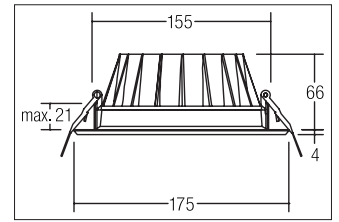

LED recessed downlight BOWL

Artikel-Nr. 12528073

LED recessed downlight BOWL, white, round. In a compact design, for installation in tool-less rapid assembly systems Mounting method: Recessed mounting, Place of installation: Ceiling-mounted, Material: Aluminium / Plastic, Degree of protection: according to DIN EN 60529 IP20, Protection class: (EN 61140) III, Current: 500 mA, Power: 20W, Amount of light sources / fittings: 1.0 Qty, Luminous flux: 1.640lm, Colour temperature: 3000 K, Light colour : White, Beam angle: 100°, Adjustability: Not adjustable, With control gear: No, control: Dimming depending on driver.

Artikel-Nr.	12528073
Stand:	19.07.2021 13:43

Colour of light	3000 K
Colour	White
Beam angle	100 °
Amount of light sources / fittings	1 Qty
Material	Aluminium / Plastic
Power	20 W
Lamp	LED
Colour rendering	CRI > 80
control	Dimming depending on driver

Outer diameter	175 mm
Built-in diameter	155 mm
Installation depth	66 mm
Current	500 mA
Degree of protection	IP20
Protection class	III
Adjustability	Not adjustable
Circuit type	Series conduction