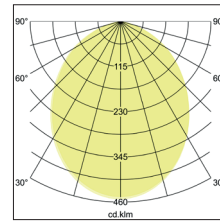

LED recessed downlight BOWL

Artikel-Nr. 12528073

LED recessed downlight BOWL, white, round. In a compact design, for installation in tool-less rapid assembly systems Mounting method: Recessed mounting, Place of installation: Ceiling-mounted, Material: Aluminium / Plastic, Degree of protection: according to DIN EN 60529 IP20, Protection class: (EN 61140) III, Current: 500 mA, Power: 20W, Amount of light sources / fittings: 1.0 Qty, Luminous flux: 1.640lm, Colour temperature: 3000 K, Light colour : White, Beam angle: 100°, Adjustability: Not adjustable, With control gear: No, control: Dimming depending on driver.

Artikel-Nr.	12528073
Stand:	19.07.2021 13:43

Colour of light	3000 K
Colour	White
Beam angle	100 °
Amount of light sources / fittings	1 Qty
Material	Aluminium / Plastic
Power	20 W
Lamp	LED
Colour rendering	CRI > 80
control	Dimming depending on driver

Outer diameter	175 mm
Built-in diameter	155 mm
Installation depth	66 mm
Current	500 mA
Degree of protection	IP20
Protection class	III
Adjustability	Not adjustable
Circuit type	Series conduction