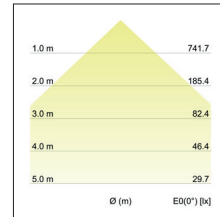

LED recessed downlight BOWL

Artikel-Nr. 12528073

LED recessed downlight BOWL, white, round. In a compact design, for installation in tool-less rapid assembly systems Mounting method: Recessed mounting, Place of installation: Ceiling-mounted, Material: Aluminium / Plastic, Degree of protection: according to DIN EN 60529 IP20, Protection class: (EN 61140) III, Current: 500 mA, Power: 20W, Amount of light sources / fittings: 1.0 Qty, Luminous flux: 1.640lm, Colour temperature: 3000 K, Light colour : White, Beam angle: 100°, Adjustability: Not adjustable, With control gear: No, control: Dimming depending on driver.

Artikel-Nr.	12528073
Stand:	19.07.2021 13:43

Colour of light	3000 K
Colour	White
Beam angle	100 °
Amount of light sources / fittings	1 Qty
Material	Aluminium / Plastic
Power	20 W
Lamp	LED
Colour rendering	CRI > 80
control	Dimming depending on driver

Outer diameter	175 mm
Built-in diameter	155 mm
Installation depth	66 mm
Current	500 mA
Degree of protection	IP20
Protection class	III
Adjustability	Not adjustable
Circuit type	Series conduction