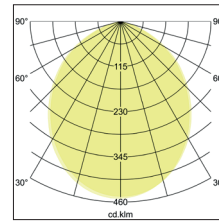

LED recessed downlight BOWL

Artikel-Nr. 12527073

LED recessed downlight BOWL, white, round. In a compact design, for installation in tool-less rapid assembly systems Lamp holder: Plug&Play, Mounting method: Recessed mounting, Place of installation: Ceiling-mounted, Material: Aluminium / Plastic, Degree of protection: according to DIN EN 60529 IP20, Protection class: (EN 61140) III, Current: 350 mA, Power: 12W, Amount of light sources / fittings: 1.0 Qty, Luminous flux: 970lm, Colour temperature: 3000 K, Light colour : White, Beam angle: 100°, Adjustability: Not adjustable, With control gear: No, control: Dimming depending on driver.

Artikel-Nr.	12527073
Stand:	20.07.2021 12:45

Colour of light	3000 K
Colour	White
Beam angle	100 °
Amount of light sources / fittings	1 Qty
Material	Aluminium / Plastic
Lamp holder	Plug&Play
Power	12 W
Lamp	LED
Colour rendering	CRI > 80