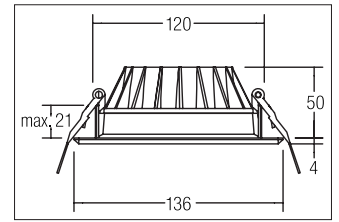

LED recessed downlight BOWL

Artikel-Nr. 12527073

LED recessed downlight BOWL, white, round. In a compact design, for installation in tool-less rapid assembly systems Lamp holder: Plug&Play, Mounting method: Recessed mounting, Place of installation: Ceiling-mounted, Material: Aluminium / Plastic, Degree of protection: according to DIN EN 60529 IP20, Protection class: (EN 61140) III, Current: 350 mA, Power: 12W, Amount of light sources / fittings: 1.0 Qty, Luminous flux: 970lm, Colour temperature: 3000 K, Light colour : White, Beam angle: 100°, Adjustability: Not adjustable, With control gear: No, control: Dimming depending on driver.

Artikel-Nr.	12527073
Stand:	20.07.2021 12:45

Colour of light	3000 K
Colour	White
Beam angle	100 °
Amount of light sources / fittings	1 Qty
Material	Aluminium / Plastic
Lamp holder	Plug&Play
Power	12 W
Lamp	LED
Colour rendering	CRI > 80

control	Dimming depending on driver
Outer diameter	136 mm
Built-in diameter	120 mm
Installation depth	50 mm
Current	350 mA
Degree of protection	IP20
Protection class	III
Adjustability	Not adjustable
Circuit type	Series conduction