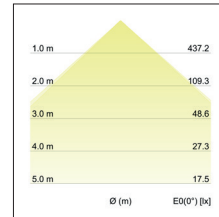

LED recessed downlight BOWL

Artikel-Nr. 12527073

LED recessed downlight BOWL, white, round. In a compact design, for installation in tool-less rapid assembly systems Lamp holder: Plug&Play, Mounting method: Recessed mounting, Place of installation: Ceiling-mounted, Material: Aluminium / Plastic, Degree of protection: according to DIN EN 60529 IP20, Protection class: (EN 61140) III, Current: 350 mA, Power: 12W, Amount of light sources / fittings: 1.0 Qty, Luminous flux: 970lm, Colour temperature: 3000 K, Light colour : White, Beam angle: 100°, Adjustability: Not adjustable, With control gear: No, control: Dimming depending on driver.

Artikel-Nr.	12527073
Stand:	20.07.2021 12:45

Colour of light	3000 K
Colour	White
Beam angle	100 °
Amount of light sources / fittings	1 Qty
Material	Aluminium / Plastic
Lamp holder	Plug&Play
Power	12 W
Lamp	LED
Colour rendering	CRI > 80

control	Dimming depending on driver
Outer diameter	136 mm
Built-in diameter	120 mm
Installation depth	50 mm
Current	350 mA
Degree of protection	IP20
Protection class	III
Adjustability	Not adjustable
Circuit type	Series conduction