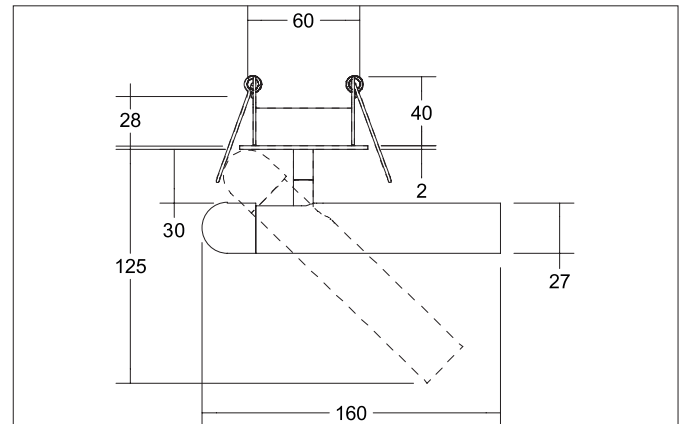

CUBA LED recessed spot, rotatable and pivoted

Article no. 12310173

Light.
For Generations.

Tender

LED recessed spot, rotatable and pivoted, Round. Toolless ceiling installation by installation springs. Ceiling cut-out \varnothing 60 mm, Installation depth 40 mm, Weight 0,314 kg, Reflector silver with rotationssymmetrical, deep, wide distributed light intensity. optimal light distribution due to a Without cover cover. Luminous flux 250 lm, Power 1 x 4,2 W, Colour rendering index CRI > 90, Housing material: Aluminium / Plastic, Colour: White structure, Permissible ambient temperature (ta): -20 °C - +25 °C, Protection class (EN 61140): I, Degree of protection (DIN EN 60529): IP20, .With electronic driver, on/off switchable.

Product Benefits

- LED recessed spotlight in round aluminum design.
- Luminaire head can be rotated (355°) and swiveled (25°).
- Ceiling cut-out 60 mm, outer diameter 68 mm (cover plate ceiling cut-out), installation depth 40 mm, Luminous flux 250 lm, IP20.
- Set including switchable converter.

CUBA LED recessed spot, rotatable and pivoted

Article no. 12310173

Light.
For Generations.

Article data	
Article no.	12310173
GTIN	4251433932437
Series name	CUBA
Short description	LED recessed spot, rotatable and pivoted
Material	Aluminium / Plastic
Colour	White
Type of surface	Structure
Shape	Round
Built-in diameter	60 mm
Installation depth	40 mm
Hight	125 mm
Weight	0.314 kg