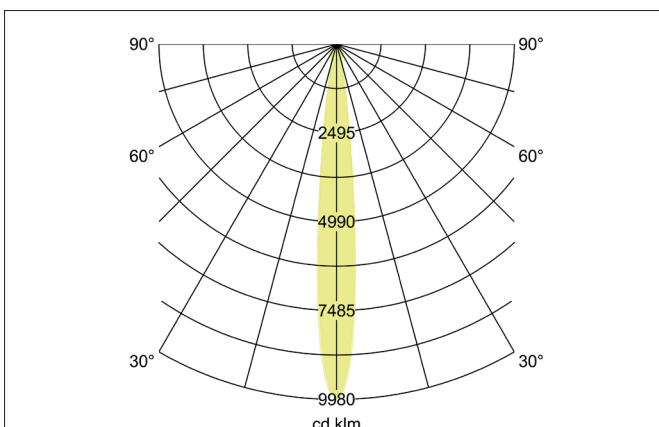

CUBA LED recessed spot, rotatable and pivoted

Article no. 12310173

Light.
For Generations.

Tender

LED recessed spot, rotatable and pivoted, Round. Toolless ceiling installation by installation springs. Ceiling cut-out \varnothing 60 mm, Installation depth 40 mm, Weight 0,314 kg, Reflector silver with rotationssymmetrical, deep, wide distributed light intensity. optimal light distribution due to a Without cover cover. Luminous flux 250 lm, Power 1 x 4,2 W, Colour rendering index CRI > 90, Housing material: Aluminium / Plastic, Colour: White structure, Permissible ambient temperature (ta): -20 °C - +25 °C, Protection class (EN 61140): I, Degree of protection (DIN EN 60529): IP20, .With electronic driver, on/off switchable.

Product Benefits

- LED recessed spotlight in round aluminum design.
- Luminaire head can be rotated (355°) and swiveled (25°).
- Ceiling cut-out 60 mm, outer diameter 68 mm (cover plate ceiling cut-out), installation depth 40 mm, Luminous flux 250 lm, IP20.
- Set including switchable converter.

CUBA LED recessed spot, rotatable and pivoted

Article no. 12310173

Light.
For Generations.

Article data	
Article no.	12310173
GTIN	4251433932437
Series name	CUBA
Short description	LED recessed spot, rotatable and pivoted
Material	Aluminium / Plastic
Colour	White
Type of surface	Structure
Shape	Round
Built-in diameter	60 mm
Installation depth	40 mm
Hight	125 mm
Weight	0.314 kg

Lighting technology	
Colour temperature	3.000 K
Light output	Direct
Luminous flux	250 lm
System efficiency	60 lm/W
Colour rendering	CRI > 90
Reflector	High-gloss
Reflektorfarbe	silver
Beam angle	38°
Light sharing	Symmetric