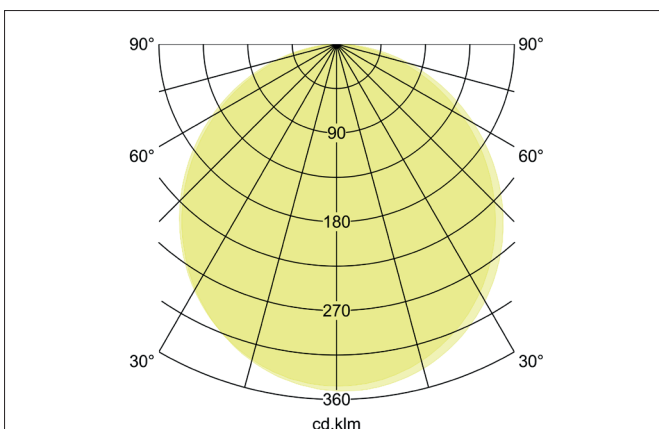

**SUNNY MAXI LED ceiling surface mounted downlight, DALI dimmable**

Article no. 12260083

Light.  
For Generations.**Tender**

LED ceiling surface mounted downlight, DALI dimmable, Round. Luminaire diameter 550.0 mm, Height 50.0 mm Weight 2.342 kg, with rotationssymmetrical, deep, wide distributed light intensity. optimal light distribution due to a plastic, opal cover. Luminous flux 4.250 lm, UGR < 25, Power 1 x 50 W, Light colour warm white, Correlated color temperature (CCT) 3.000 K, Colour rendering index CRI > 80, Rated life time L70/B50 at 25 °C: 50.000 h, Housing material: Aluminium / Steel / Polystyrene, Colour: Black, Permissible ambient temperature (ta): -20 °C - +25 °C, Protection class (EN 61140): I, Degree of protection (DIN EN 60529): IP20, shock resistance according to IEC62262: IK04 . With electronic driver, DALI-2 dimmable.

**Product Benefits**

- Standard indirect component in white, can be retrofitted individually as accessories available in amber, blue and red.
- Easy installation due to bayonet mounting and arrestor cable.
- Luminaire can be easily removed without screws due to separate mounting plate.
- Three sizes: 330 mm, 440 mm or 550 mm.
- Three on-site adjustable light colors: 3,000 K, 4,000 K and 6,000 K.
- As an additional function: light color adjustable on the switch side via bottom-switch function.
- Also available as pendant version (accessory: pendant set 1,500 mm).
- Dimmable as standard via phase cut-off or DALI (size: 440 mm and 550mm).

Lighting technology	
Colour temperature	3.000 K
Light colour	White
Light output	Direct/Indirect
Luminous flux	4,250 lm
System efficiency	85 lm/W
Colour rendering	CRI > 80
Reflector	Without
Beam angle	110°
Glare evaluation	UGR < 25
Light sharing	Symmetric
Adjustable color temperature	No