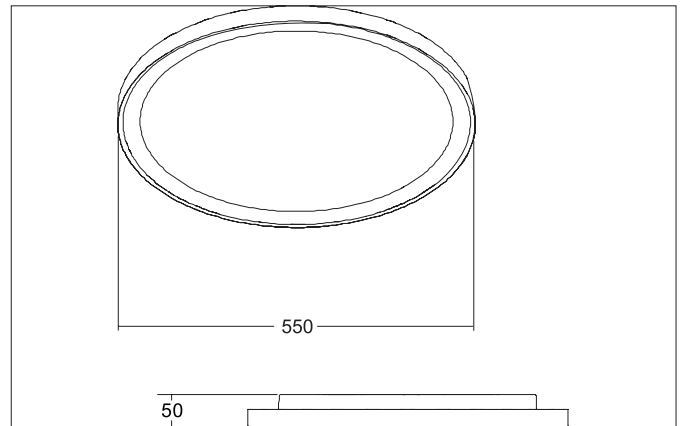

SUNNY MAXI LED ceiling surface mounted downlight, DALI dimmable

Article no. 12260073

Light.
For Generations.**Tender**

LED ceiling surface mounted downlight, DALI dimmable, Round. Luminaire diameter 550.0 mm, Height 50.0 mm Weight 2.342 kg, with rotationssymmetrical, deep, wide distributed light intensity. optimal light distribution due to a plastic, opal cover. Luminous flux 4.250 lm, UGR < 25, Power 1 x 50 W, Light colour warm white, Correlated color temperature (CCT) 3.000 K, Colour rendering index CRI > 80, Rated life time L70/B50 at 25 °C: 50.000 h, Housing material: Aluminium / Steel / Polystyrene, Colour: White, Permissible ambient temperature (ta): -20 °C - +25 °C, Protection class (EN 61140): I, Degree of protection (DIN EN 60529): IP20, shock resistance according to IEC62262: IK04 . With electronic driver, DALI-2 dimmable.

Product Benefits

- Standard indirect component in white, can be retrofitted individually as accessories available in amber, blue and red.
- Easy installation due to bayonet mounting and arrestor cable.
- Luminaire can be easily removed without screws due to separate mounting plate.
- Three sizes: 330 mm, 440 mm or 550 mm.
- Three on-site adjustable light colors: 3,000 K, 4,000 K and 6,000 K.
- As an additional function: light color adjustable on the switch side via bottom-switch function.
- Also available as pendant version (accessory: pendant set 1,500 mm).
- Dimmable as standard via phase cut-off or DALI (size: 440 mm and 550mm).