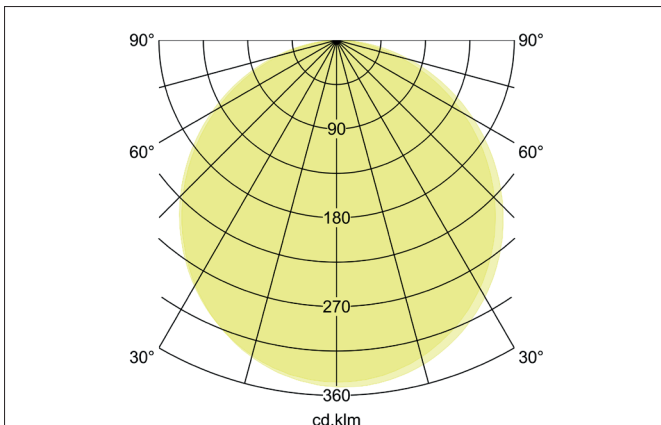

SUNNY MAXI LED ceiling surface mounted downlight, DALI dimmable

Article no. 12260073

Light.
For Generations.**Tender**

LED ceiling surface mounted downlight, DALI dimmable, Round. Luminaire diameter 550.0 mm, Height 50.0 mm Weight 2.342 kg, with rotationssymmetrical, deep, wide distributed light intensity. optimal light distribution due to a plastic, opal cover. Luminous flux 4.250 lm, UGR < 25, Power 1 x 50 W, Light colour warm white, Correlated color temperature (CCT) 3.000 K, Colour rendering index CRI > 80, Rated life time L70/B50 at 25 °C: 50.000 h, Housing material: Aluminium / Steel / Polystyrene, Colour: White, Permissible ambient temperature (ta): -20 °C - +25 °C, Protection class (EN 61140): I, Degree of protection (DIN EN 60529): IP20, shock resistance according to IEC62262: IK04 . With electronic driver, DALI-2 dimmable.

Product Benefits

- Standard indirect component in white, can be retrofitted individually as accessories available in amber, blue and red.
- Easy installation due to bayonet mounting and arrestor cable.
- Luminaire can be easily removed without screws due to separate mounting plate.
- Three sizes: 330 mm, 440 mm or 550 mm.
- Three on-site adjustable light colors: 3,000 K, 4,000 K and 6,000 K.
- As an additional function: light color adjustable on the switch side via bottom-switch function.
- Also available as pendant version (accessory: pendant set 1,500 mm).
- Dimmable as standard via phase cut-off or DALI (size: 440 mm and 550mm).

Lighting technology	
Colour temperature	3.000 K
Light colour	White
Light output	Direct/Indirect
Luminous flux	4,250 lm
System efficiency	85 lm/W
Colour rendering	CRI > 80
Reflector	Without
Beam angle	110°
Glare evaluation	UGR < 25
Light sharing	Symmetric
Adjustable color temperature	No