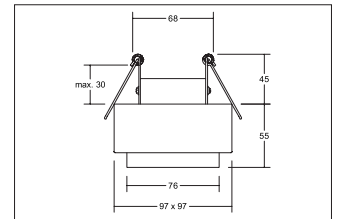

LED recessed downlight KONKRET

Artikel-Nr. 12219733

LED recessed downlight KONKRET, concrete / structureblack, other. In a compact design, for installation in tool-less rapid assembly systems Lamp holder: Plug&Play, Mounting method: Recessed mounting, Place of installation: Ceiling-mounted, Material: Concrete / Aluminum / Plastic, Degree of protection: according to DIN EN 60529 IP20, Protection class: (EN 61140) III, Current: 350 mA, Power: 6.8W, Amount of light sources / fittings: 1.0 Qty, Luminous flux: 520lm, Colour temperature: 3000 K, Light colour : White, Beam angle: 40°, Adjustability: Not adjustable, With control gear: No, control: Dimming depending on driver.

Artikel-Nr.	12219733
Stand:	26.07.2021 13:31

Colour of light	3000 K
Colour	Concrete / Structureblack
Beam angle	40 °
Amount of light sources / fittings	1 Qty
Material	Concrete / Aluminum / Plastic
Lamp holder	Plug&Play
Power	6,8 W
Lamp	LED
Colour rendering	CRI > 90
control	Dimming depending on driver

Built-in diameter	68 mm
Installation depth	45 mm
Current	350 mA
Degree of protection	IP20
Protection class	III
Adjustability	Not adjustable
Length	97 mm
Width	97 mm
Height	55 mm
Circuit type	Series conduction