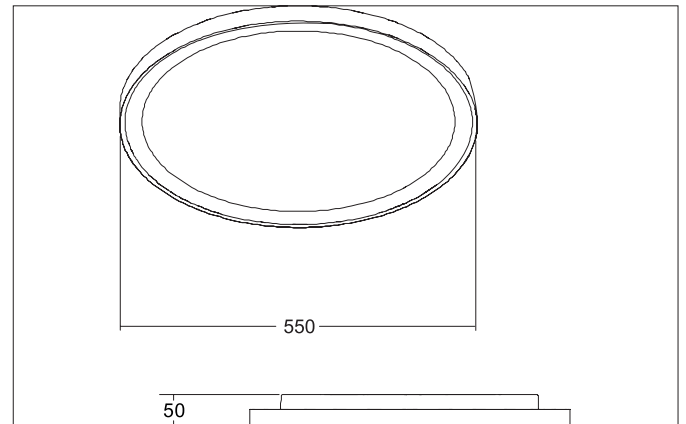

**SUNNY MAXI LED ceiling surface mounted downlight, trailing-edge****phase dimmable**

Article no. 12214083

Light.

For Generations.

**Tender**

LED ceiling surface mounted downlight, trailing-edge phase dimmable, Round. Luminaire diameter 550.0 mm, Height 50.0 mm Weight 3.303 kg, with rotationssymmetrical, deep, wide distributed light intensity. optimal light distribution due to a plastic, opal cover. Luminous flux 4.400 lm, UGR < 25, Power 1 x 50 W, Light colour warm white to daylight white, Correlated color temperature (CCT) 3.000 - 6.000 K, Colour rendering index CRI > 80, Rated life time L70/B50 at 25 °C: 50.000 h, Housing material: Aluminium / Steel / Polystyrene, Colour: Black, Permissible ambient temperature (ta): -20 °C - +25 °C, Protection class (EN 61140): I, Degree of protection (DIN EN 60529): IP20, shock resistance according to IEC62262: IK04. With electronic driver, Trailing-edge phase dimmable.

**Product Benefits**

- Standard indirect component in white, can be retrofitted individually as accessories available in amber, blue and red.
- Easy installation due to bayonet mounting and arrestor cable.
- Luminaire can be easily removed without screws thanks to separate mounting plate.
- Three sizes: 330 mm, 440 mm or 550 mm.
- Three on-site adjustable light colors: 3,000 K, 4,000 K and 6,000 K.
- As an additional function: light color adjustable on the switch side via bottom switch function.
- Also available as pendant version (accessory: pendant set 1,500 mm).
- Dimmable as standard via phase cut-off or DALI (size: 440 mm and 550mm).