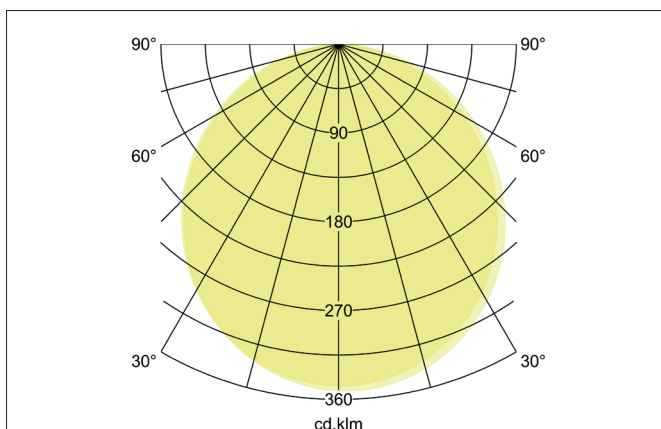

**SUNNY MAXI LED ceiling surface mounted downlight, trailing-edge****phase dimmable**

Article no. 12214083

Light.

For Generations.

**Tender**

LED ceiling surface mounted downlight, trailing-edge phase dimmable, Round. Luminaire diameter 550.0 mm, Height 50.0 mm Weight 3.303 kg, with rotationssymmetrical, deep, wide distributed light intensity. optimal light distribution due to a plastic, opal cover. Luminous flux 4.400 lm, UGR < 25, Power 1 x 50 W, Light colour warm white to daylight white, Correlated color temperature (CCT) 3.000 - 6.000 K, Colour rendering index CRI > 80, Rated life time L70/B50 at 25 °C: 50.000 h, Housing material: Aluminium / Steel / Polystyrene, Colour: Black, Permissible ambient temperature (ta): -20 °C - +25 °C, Protection class (EN 61140): I, Degree of protection (DIN EN 60529): IP20, shock resistance according to IEC62262: IK04. With electronic driver, Trailing-edge phase dimmable.

Lighting technology	
Colour temperature	3.000 K / 4.000 K / 6.000 K
Light colour	White
Color Temperature 1	3,000 K
Color Temperature 2	4,000 K
Color Temperature 3	6,000 K
Light output	Direct/Indirect
Luminous flux	4,400 lm
Luminous flux 1	4,400 lm
Luminous flux 2	5,000 lm
Luminous flux 3	4,500 lm
System efficiency	88 lm/W
Colour rendering	CRI > 80
Reflector	Without
Beam angle	110°
Glare evaluation	UGR < 25
Light sharing	Symmetric
Adjustable color temperature	Stages