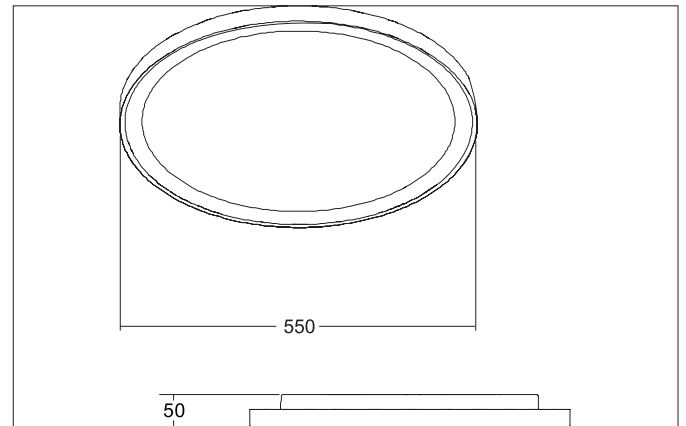

**SUNNY MAXI LED ceiling surface mounted downlight, trailing-edge****phase dimmable**

Article no. 12214073

Light.

For Generations.

**Tender**

LED ceiling surface mounted downlight, trailing-edge phase dimmable, Round. Luminaire diameter 550.0 mm, Height 50.0 mm Weight 3.303 kg, with rotationssymmetrical, deep, wide distributed light intensity. optimal light distribution due to a plastic, opal cover. Luminous flux 4.400 lm, UGR < 25, Power 1 x 50 W, Light colour warm white to daylight white, Correlated color temperature (CCT) 3.000 - 6.000 K, Colour rendering index CRI > 80, Rated life time L70/B50 at 25 °C: 50.000 h, Housing material: Aluminium / Steel / Polystyrene, Colour: White, Permissible ambient temperature (ta): -20 °C - +25 °C, Protection class (EN 61140): I, Degree of protection (DIN EN 60529): IP20, shock resistance according to IEC62262: IK04 .With electronic driver, Trailing-edge phase dimmable.

**Product Benefits**

- Standard indirect component in white, can be retrofitted individually as accessories available in amber, blue and red.
- Easy installation due to bayonet mounting and arrestor cable.
- Luminaire can be easily removed without screws thanks to separate mounting plate.
- Three sizes: 330 mm, 440 mm or 550 mm.
- Three on-site adjustable light colors: 3,000 K, 4,000 K and 6,000 K.
- As an additional function: light color adjustable on the switch side via bottom switch function.
- Also available as pendant version (accessory: pendant set 1,500 mm).
- Dimmable as standard via phase cut-off or DALI (size: 440 mm and 550mm).