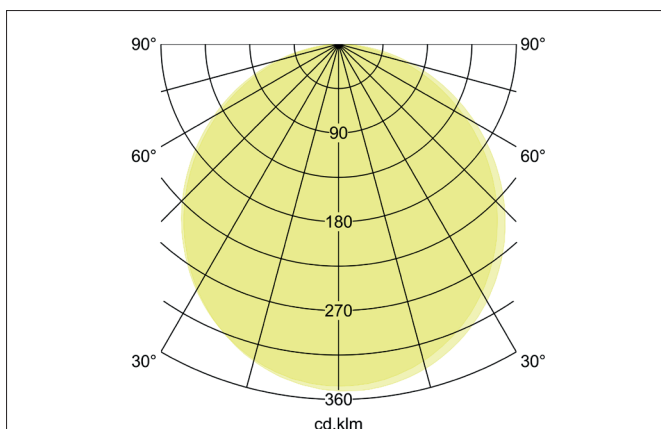

**SUNNY MAXI LED ceiling surface mounted downlight, trailing-edge****phase dimmable**

Article no. 12214073

Light.

For Generations.

**Tender**

LED ceiling surface mounted downlight, trailing-edge phase dimmable, Round. Luminaire diameter 550.0 mm, Height 50.0 mm Weight 3.303 kg, with rotationssymmetrical, deep, wide distributed light intensity. optimal light distribution due to a plastic, opal cover. Luminous flux 4.400 lm, UGR < 25, Power 1 x 50 W, Light colour warm white to daylight white, Correlated color temperature (CCT) 3.000 - 6.000 K, Colour rendering index CRI > 80, Rated life time L70/B50 at 25 °C: 50.000 h, Housing material: Aluminium / Steel / Polystyrene, Colour: White, Permissible ambient temperature (ta): -20 °C - +25 °C, Protection class (EN 61140): I, Degree of protection (DIN EN 60529): IP20, shock resistance according to IEC62262: IK04 .With electronic driver, Trailing-edge phase dimmable.

Lighting technology	
Colour temperature	3.000 K / 4.000 K / 6.000 K
Light colour	White
Color Temperature 1	3,000 K
Color Temperature 2	4,000 K
Color Temperature 3	6,000 K
Light output	Direct/Indirect
Luminous flux	4,400 lm
Luminous flux 1	4,400 lm
Luminous flux 2	5,000 lm
Luminous flux 3	4,500 lm
System efficiency	88 lm/W
Colour rendering	CRI > 80
Reflector	Without
Beam angle	110°
Glare evaluation	UGR < 25
Light sharing	Symmetric
Adjustable color temperature	Stages