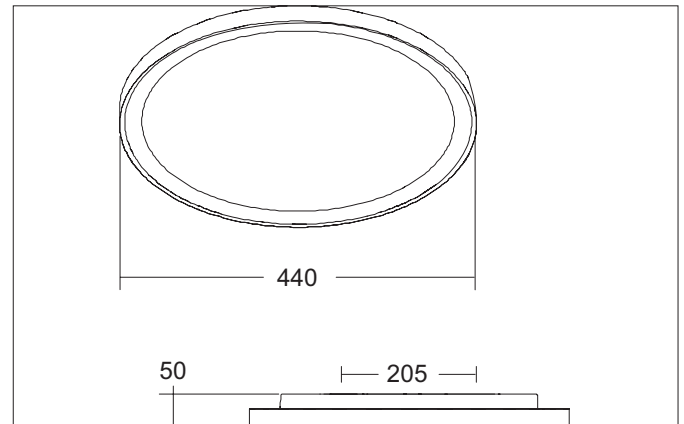

SUNNY MIDI Surface-mounted LED ceiling downlight, trailing edge dimmable, 440 mm

Article no. 12209083

Tender

Surface-mounted LED ceiling downlight, trailing edge dimmable, 440 mm, Round. Luminaire diameter 440.0 mm, Height 50.0 mm Weight 2.342 kg, with rotationssymmetrical, deep, wide distributed light intensity. Cover plastic, opal. Luminous flux 3.750 - 4.165 lm, UGR < 25, Power 1 x 40 W, Light colour warm white to daylight white, Correlated color temperature (CCT) 3.000 - 6.000 K, Colour rendering index CRI > 80, Rated life time L70/B50 at 25 °C: 50.000 h, Housing material: Aluminium / Steel / Polystyrene, Colour: black matt, Permissible ambient temperature (ta): -20 °C up to +25 °C, Protection class (EN 61140): I, Degree of protection (DIN EN 60529): IP20, shock resistance according to IEC62262: IK04. With electronic driver, Trailing-edge phase dimmable.

Product Benefits

- Standard indirect component in white, can be retrofitted individually as accessories available in amber, blue and red.
- Easy installation due to bayonet mounting and arrestor cable.
- Luminaire can be easily removed without screws thanks to separate mounting plate.
- Three sizes: 330 mm, 440 mm or 550 mm.
- Three on-site adjustable light colors: 3,000 K, 4,000 K and 6,000 K.
- As an additional function: light color adjustable on the switch side via bottom switch function.
- Also available as pendant version (accessory: pendant set 1,500 mm).
- Dimmable as standard via phase cut-off or DALI (size: 440 mm and 550mm).