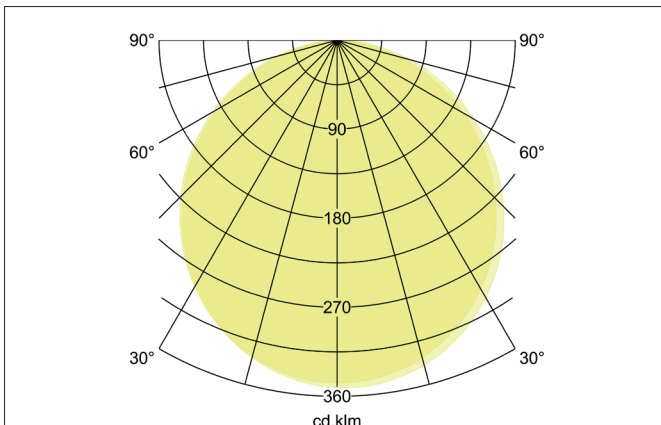

SUNNY MIDI Surface-mounted LED ceiling downlight, trailing edge dimmable, 440 mm

Article no. 12209083

Tender

Surface-mounted LED ceiling downlight, trailing edge dimmable, 440 mm, Round. Luminaire diameter 440.0 mm, Height 50.0 mm Weight 2.342 kg, with rotationssymmetrical, deep, wide distributed light intensity. Cover plastic, opal. Luminous flux 3.750 - 4.165 lm, UGR < 25, Power 1 x 40 W, Light colour warm white to daylight white, Correlated color temperature (CCT) 3.000 - 6.000 K, Colour rendering index CRI > 80, Rated life time L70/B50 at 25 °C: 50.000 h, Housing material: Aluminium / Steel / Polystyrene, Colour: black matt, Permissible ambient temperature (ta): -20 °C up to +25 °C, Protection class (EN 61140): I, Degree of protection (DIN EN 60529): IP20, shock resistance according to IEC62262: IK04. With electronic driver, Trailing-edge phase dimmable.

Product Benefits

- Standard indirect component in white, can be retrofitted individually as accessories available in amber, blue and red.
- Easy installation due to bayonet mounting and arrestor cable.
- Luminaire can be easily removed without screws thanks to separate mounting plate.
- Three sizes: 330 mm, 440 mm or 550 mm.
- Three on-site adjustable light colors: 3,000 K, 4,000 K and 6,000 K.
- As an additional function: light color adjustable on the switch side via bottom switch function.
- Also available as pendant version (accessory: pendant set 1,500 mm).
- Dimmable as standard via phase cut-off or DALI (size: 440 mm and 550mm).

Lighting technology	
Colour temperature	3.000 K / 4.000 K / 6.000 K
Light colour	white
Color Temperature 1	3,000 K
Color Temperature 2	4,000 K
Color Temperature 3	6,000 K
Light output	Direct/Indirect
Luminous flux	3,750 - 4,165 lm
Luminous flux 1	3,750 lm
Luminous flux 2	4,165 lm
Luminous flux 3	3,750 lm
System efficiency	104 lm/W
Colour rendering	CRI > 80
Reflector	Without
Beam angle	110°
Glare evaluation	UGR < 25
Light sharing	Symmetric
Adjustable color temperature	Stages