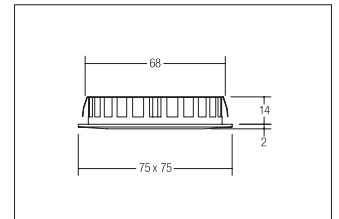

LED recessed downlight, IP44

**Artikel-Nr. 12128023**

LED recessed downlight, IP44, chrome, square. In a compact design, for installation in tool-less rapid assembly systems. Lamp optimized for installation in furniture and wood-based materials. Mounting method: Recessed mounting, Place of installation: Ceiling-mounted, Material: Die-cast aluminium / Plastic, Degree of protection: according to DIN EN 60529 IP44\*, Protection class: (EN 61140) III, Voltage: 12V, Power: 5W, Amount of light sources / fittings: 1.0 Qty, Luminous flux: 400lm, Colour temperature: 2.900 K, Light colour : White, Beam angle: 60°, Adjustability: Not adjustable, With control gear: No, Control: Dimming depending on driver.

<b>Artikel-Nr.</b>	<b>12128023</b>
<b>Stand:</b>	25.10.2021 20:17

Colour temperature	2900 K
Colour	Chrome
Length	75 mm
Beam angle	60 °
Amount of light sources / fittings	1 Qty
Material	Die-cast aluminium / Plastic
Power	5 W
Lamp	LED
scope of delivery	Including 2,000 mm connecting cable
Colour rendering	CRI 85

Control	Dimming depending on driver
Built-in diameter	68 mm
Installation depth	14 mm
Voltage	12V
Degree of protection	IP44*
Protection class	III
Adjustability	Not adjustable
Length	75 mm
Width	75 mm
Aufbauhöhe	3 mm
Circuit type	Parallel conduction