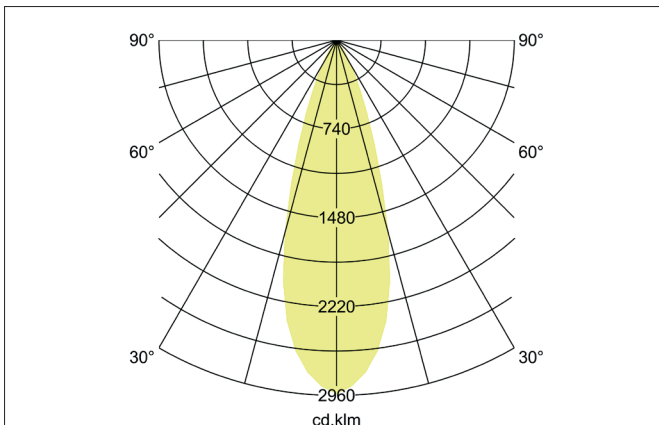

LED track spotlight

Article no. 12019083

Light.
For Generations.

Tender

LED track spotlight, Round. Luminaire diameter 90.0 mm, Height 155.0 mm, Weight 0.728 kg, with rotationssymmetrical, deep, wide distributed light intensity. Luminous flux 840 lm, Power 1 x 12 W, Light colour warm white, Correlated color temperature (CCT) 3.000 K, Colour rendering index CRI > 80, Housing material: Aluminium, Colour: Black, Permissible ambient temperature (ta): -20 °C - +25 °C, Protection class (EN 61140): I, Degree of protection (DIN EN 60529): IP20, .With electronic driver, on/off switchable.

Article data	
Article no.	12019083
GTIN	4250047797937
Short description	LED track spotlight
Material	Aluminium
Colour	Black
Type of surface	Matt
Shape	Round
Outer diameter	90 mm
Width	130 mm
Height	155 mm
Weight	0.728 kg

LED track spotlight
Article no. 12019083Light.
For Generations.

Lighting technology	
Colour temperature	3.000 K
Light colour	White
Luminous flux	840 lm
System efficiency	70 lm/W
Colour rendering	CRI > 80
Reflector	High-gloss
Beam angle	38°
Light sharing	Symmetric
Adjustable color temperature	No