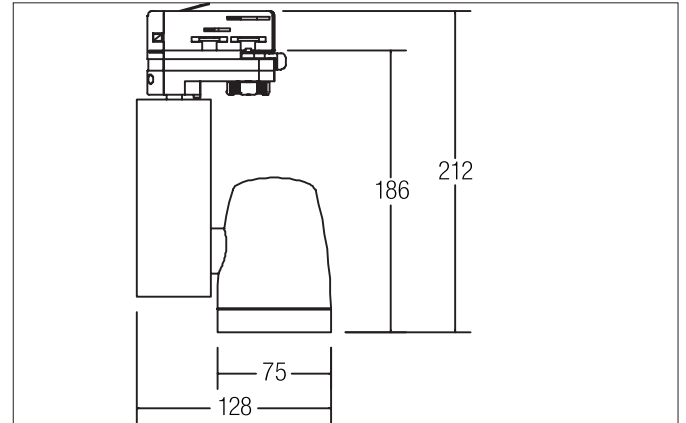

LED track spotlight

Article no. 12019083

Light.
For Generations.

Tender

LED track spotlight, Round. Luminaire diameter 90.0 mm, Height 155.0 mm, Weight 0.728 kg, with rotationssymmetrical, deep, wide distributed light intensity. Luminous flux 840 lm, Power 1 x 12 W, Light colour warm white, Correlated color temperature (CCT) 3.000 K, Colour rendering index CRI > 80, Housing material: Aluminium, Colour: Black, Permissible ambient temperature (ta): -20 °C - +25 °C, Protection class (EN 61140): I, Degree of protection (DIN EN 60529): IP20, .With electronic driver, on/off switchable.

Article data	
Article no.	12019083
GTIN	4250047797937
Short description	LED track spotlight
Material	Aluminium
Colour	Black
Type of surface	Matt
Shape	Round
Outer diameter	90 mm
Width	130 mm
Height	155 mm
Weight	0.728 kg

LED track spotlight
Article no. 12019083Light.
For Generations.

Lighting technology	
Colour temperature	3.000 K
Light colour	White
Luminous flux	840 lm
System efficiency	70 lm/W
Colour rendering	CRI > 80
Reflector	High-gloss
Beam angle	38°
Light sharing	Symmetric
Adjustable color temperature	No

Packing data	
Gross weight	0.823 kg
Length of packaging	260 mm
Packaging width	160 mm
Packaging height	110 mm
Disposal at end of life	This product must not be disposed of with household waste. You are obliged, to dispose of such electrical waste separately. By disposing of electrical waste and other old or defective electronics separately, you support recycling or other forms of re-use. In that way you help to take care and to avoid that harmful substances get into the environment.