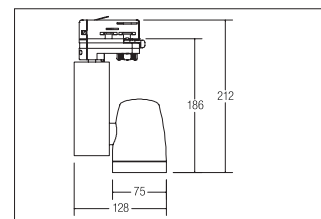

LED track spotlight  
**Artikel-Nr. 12019073**

LED track spotlight, white, round. Surface mounting, Ceiling-mounted. Including an driver, on/off switchable. Lamp with an Euro adapter for standard 3-phase rails, passive heat dissipation (without a fan), weight: 0.65 kg. Mounting method: Surface mounting, Place of installation: Ceiling-mounted, Material: Aluminium / Plastic, Degree of protection: according to DIN EN 60529 IP20, Protection class: (EN 61140) I, Voltage: 230V AC 50Hz, Power: 12W, Amount of light sources / fittings: 1.0 Qty, Luminous flux: 840lm, Colour temperature: 3.000 K, Light colour : White, Beam angle: 38°, Adjustability: Rotatable and adjustable head, With control gear: Yes, Control: on/off.

<b>Artikel-Nr.</b>	<b>12019073</b>
<b>Stand:</b>	07.12.2021 12:01

Beam angle	38 °
Colour temperature	3000 K
Colour	weiß
Luminous flux	840 lm
Beam angle	38 °
Amount of light sources / fittings	1 Qty
Material	Aluminium / Plastic
Power	12 W
Lamp	LED
Colour rendering	CRI > 80
Control	on/off
Outer diameter	90 mm

Voltage	230V AC 50Hz
Degree of protection	IP20
Protection class	I
Adjustability	Rotatable and adjustable head
Width	130 mm
Aufbauhöhe	155 mm
Rotation angle	180 °
Swivel angle	270 °
Head adjustable angle	180 °
Circuit type	Parallel conduction
Suitable for through-wiring	No