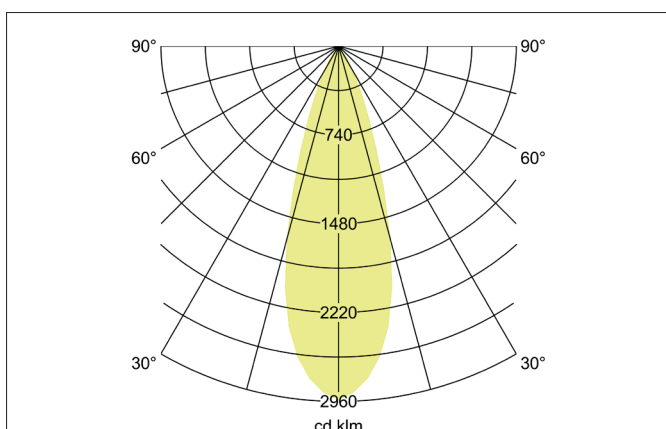

**LED track spotlight**  
Article no. 12019073

Light.  
For Generations.

**Tender**

LED track spotlight, Round.Luminaire diameter 90.0 mm, Hight 155.0 mm Weight 0.7 kg, with rotattionssymmetrical, deep, wide distributed light intensity.Luminous flux 840 lm, Power 1 x 12 W, Light colour warm white, Correlated color temprature (CCT) 3.000 K, Colour rendering index CRI > 80, Housing material: Aluminium, Colour: White, Permissible ambient temperature (ta): -20 °C - +25 °C, Protection class (EN 61140): I, Degree of protection (DIN EN 60529): IP20, .With electronic driver, on/off switchable.

Article data	
Article no.	12019073
GTIN	4250047797920
Short description	LED track spotlight
Material	Aluminium
Colour	White
Type of surface	Glossy
Shape	Round
Outer diameter	90 mm
Width	130 mm
Hight	155 mm
Weight	0.700 kg

**LED track spotlight**  
Article no. 12019073Light.  
For Generations.

Lighting technology	
Colour temperature	3.000 K
Light colour	White
Luminous flux	840 lm
System efficiency	70 lm/W
Colour rendering	CRI > 80
Reflector	High-gloss
Beam angle	38°
Light sharing	Symmetric
Adjustable color temperature	No