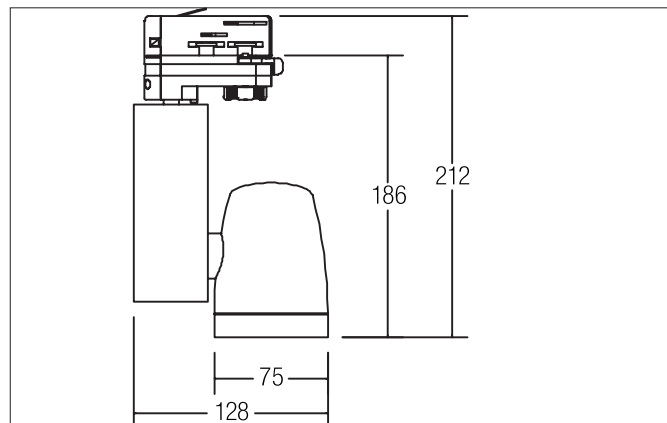

**LED track spotlight**  
Article no. 12019073

Light.  
For Generations.

**Tender**

LED track spotlight, Round.Luminaire diameter 90.0 mm, Hight 155.0 mm Weight 0.7 kg, with rotattionssymmetrical, deep, wide distributed light intensity.Luminous flux 840 lm, Power 1 x 12 W, Light colour warm white, Correlated color temprature (CCT) 3.000 K, Colour rendering index CRI > 80, Housing material: Aluminium, Colour: White, Permissible ambient temperature (ta): -20 °C - +25 °C, Protection class (EN 61140): I, Degree of protection (DIN EN 60529): IP20, .With electronic driver, on/off switchable.

Article data	
Article no.	12019073
GTIN	4250047797920
Short description	LED track spotlight
Material	Aluminium
Colour	White
Type of surface	Glossy
Shape	Round
Outer diameter	90 mm
Width	130 mm
Hight	155 mm
Weight	0.700 kg

**LED track spotlight**  
Article no. 12019073Light.  
For Generations.

Lighting technology	
Colour temperature	3.000 K
Light colour	White
Luminous flux	840 lm
System efficiency	70 lm/W
Colour rendering	CRI > 80
Reflector	High-gloss
Beam angle	38°
Light sharing	Symmetric
Adjustable color temperature	No

Packing data	
Gross weight	0.823 kg
Length of packaging	260 mm
Packaging width	160 mm
Packaging height	110 mm
Disposal at end of life	This product must not be disposed of with household waste. You are obliged, to dispose of such electrical waste separately. By disposing of electrical waste and other old or defective electronics separately, you support recycling or other forms of re-use. In that way you help to take care and to avoid that harmful substances get into the environment.