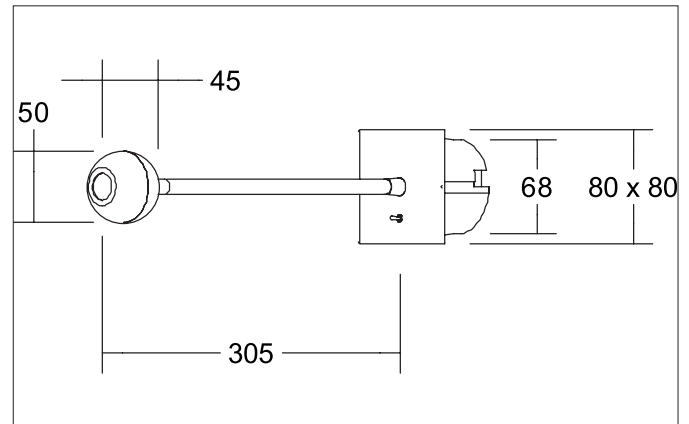

ARCUS LED recessed reading light ARCUS, for device socket, with ball head

Article no. 10181823

Light.
For Generations.**Tender**

LED recessed reading light ARCUS, for device socket, with ball head, Square. Ceiling cut-out \varnothing 68 mm, Installation depth 65 mm, Length 80 mm, Width 80 mm, Weight 0,388 kg, with rotationssymmetrical, deep, wide distributed light intensity. optimal light distribution due to a glass transparent cover. Luminous flux 320 lm, Power 1 x 4,2 W, System Efficiency 76 lm/W, Light colour warm white, Correlated color temprature (CCT) 3.000 K, Colour rendering index CRI > 80, Housing material: Aluminium / Steel, Colour: Black / Chrome, Permissible ambient temperature (ta): -20 °C - +25 °C, Protection class (EN 61140): I, Degree of protection (DIN EN 60529): IP20. With electronic driver, on/off switchable.

| Article data | |
|--------------------|--|
| Article no. | 10181823 |
| GTIN | 4251433932901 |
| Series name | ARCUS |
| Short description | LED recessed reading light ARCUS, for device socket, with ball head |
| Material | Aluminium / Steel |
| Colour | Black / Chrome |
| Shape | Square |
| Built-in diameter | 68 mm |
| Installation depth | 65 mm |
| Length | 80 mm |
| Width | 80 mm |
| Scope of delivery | Incl. converter for connection to the 230-V mains voltage, on/off switchable |
| Weight | 0.388 kg |

ARCUS LED recessed reading light ARCUS, for device socket, with ball head

Article no. 10181823

Light.
For Generations.

| Lighting technology | |
|---------------------|------------|
| Colour temperature | 3.000 K |
| Light colour | White |
| Light output | Direct |
| Luminous flux | 320 lm/m |
| System efficiency | 76 lm/W |
| Colour rendering | CRI > 80 |
| Reflector | High-gloss |
| Beam angle | 44° |
| Light sharing | Symmetric |