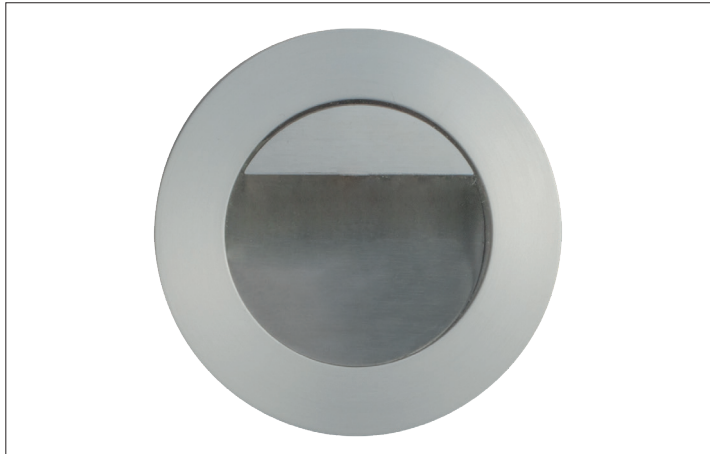

LED wall recessed light
Artikel-Nr. 10165253

LED wall recessed light, alu, round. Recessed mounting, Wall-mounted. Delivery includes plaster housing, D: 83 mm, ET: 65 mm, for optional installation of the individual converter 17666000 (see page 652) in the housing. Converter 17666000 is not included in the scope of delivery of the lamp 10165253. Lamp holder: Plug&Play, Mounting method: Recessed mounting, Place of installation: Wall-mounted, Material: Aluminium / Steel / Glass, Degree of protection: according to DIN EN 60529 IP20, Protection class: (EN 61140) III, Current: 350 mA, Power: 1W, Amount of light sources / fittings: 1.0 Qty, Colour temperature: 3000 K, Light colour : White, With control gear: No, control: Other.

Artikel-Nr.	10165253
Stand:	25.10.2021 15:05

Colour temperature	3000 K
Colour	Alu
Amount of light sources / fittings	1 Qty
Material	Aluminium / Steel / Glass
Lamp holder	Plug&Play
Power	1 W
Lamp	LED
Colour rendering	CRI > 80

Control	Dimming depending on driver
Outer diameter	92 mm
Built-in diameter	83 mm
Installation depth	75 mm
Current	350 mA
Degree of protection	IP20
Protection class	III
Circuit type	Series conduction