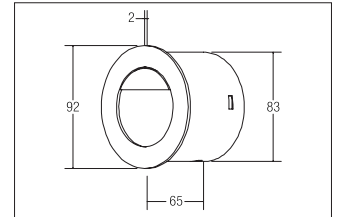

LED wall recessed light
Artikel-Nr. 10165253

LED wall recessed light, alu, round. Recessed mounting, Wall-mounted. Delivery includes plaster housing, D: 83 mm, ET: 65 mm, for optional installation of the individual converter 17666000 (see page 652) in the housing. Converter 17666000 is not included in the scope of delivery of the lamp 10165253. Lamp holder: Plug&Play, Mounting method: Recessed mounting, Place of installation: Wall-mounted, Material: Aluminium / Steel / Glass, Degree of protection: according to DIN EN 60529 IP20, Protection class: (EN 61140) III, Current: 350 mA, Power: 1W, Amount of light sources / fittings: 1.0 Qty, Colour temperature: 3000 K, Light colour : White, With control gear: No, control: Other.

Artikel-Nr.	10165253
Stand:	25.10.2021 15:05

Colour temperature	3000 K
Colour	Alu
Amount of light sources / fittings	1 Qty
Material	Aluminium / Steel / Glass
Lamp holder	Plug&Play
Power	1 W
Lamp	LED
Colour rendering	CRI > 80

Control	Dimming depending on driver
Outer diameter	92 mm
Built-in diameter	83 mm
Installation depth	75 mm
Current	350 mA
Degree of protection	IP20
Protection class	III
Circuit type	Series conduction