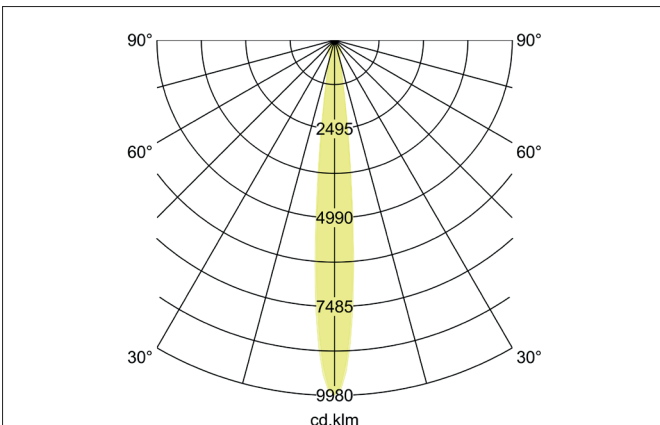

CUBA LED wall surface mounted spot, rotatable and pivoted
 Article no. 10122183

Light.
 For Generations.

Tender
 LED wall surface mounted spot, rotatable and pivoted, Round., Weight 0.359 kg, Reflector silver with rotationssymmetrical, deep, wide distributed light intensity. Luminous flux 220 lm, Power 1 x 4,2 W, Light colour warm white, Correlated color temprature (CCT) 3.000 K, Colour rendering index CRI > 90, Housing material: Aluminium, Colour: Black, Permissible ambient temperature (ta): -20 °C - +25 °C, Protection class (EN 61140): I, Degree of protection (DIN EN 60529): IP20, .With electronic driver, on/off switchable.

Article data	
Article no.	10122183
GTIN	4251433932420
Series name	CUBA
Short description	LED wall surface mounted spot, rotatable and pivoted
Material	Aluminium
Colour	Black
Type of surface	Structure
Shape	Round
Scope of delivery	Incl. converter for connection to the 230-V mains voltage, on/off switchable
Weight	0.359 kg

CUBA LED wall surface mounted spot, rotatable and pivoted

Article no. 10122183

Light.
For Generations.

Lighting technology	
Colour temperature	3.000 K
Light output	Direct
Luminous flux	220 lm
System efficiency	52 lm/W
Colour rendering	CRI > 90
Reflector	High-gloss
Reflector colour	silver
Beam angle	38°
Light sharing	Symmetric
Adjustable color temperature	No

Mounting technology	
Mounting method	Surface mounting
Place of installation	Wall-mounted
Adjustability	Rotatable and adjustable head
Swivel angle	40°
Rotation angle	355°
Head adjustable angle	40°
stamp	UKCA
Material cover	Without cover
Suitable for through-wiring	Yes