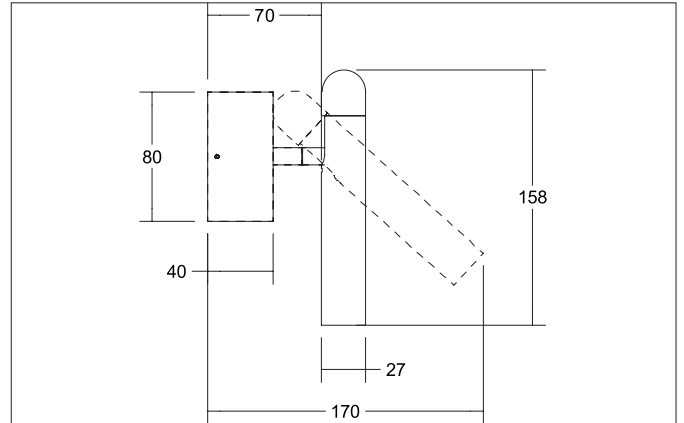

CUBA LED wall surface mounted spot, rotatable and pivoted
 Article no. 10122183

Light.
 For Generations.

Tender
 LED wall surface mounted spot, rotatable and pivoted, Round., Weight 0.359 kg, Reflector silver with rotationssymmetrical, deep, wide distributed light intensity. Luminous flux 220 lm, Power 1 x 4,2 W, Light colour warm white, Correlated color temprature (CCT) 3.000 K, Colour rendering index CRI > 90, Housing material: Aluminium, Colour: Black, Permissible ambient temperature (ta): -20 °C - +25 °C, Protection class (EN 61140): I, Degree of protection (DIN EN 60529): IP20, .With electronic driver, on/off switchable.

Article data	
Article no.	10122183
GTIN	4251433932420
Series name	CUBA
Short description	LED wall surface mounted spot, rotatable and pivoted
Material	Aluminium
Colour	Black
Type of surface	Structure
Shape	Round
Scope of delivery	Incl. converter for connection to the 230-V mains voltage, on/off switchable
Weight	0.359 kg

CUBA LED wall surface mounted spot, rotatable and pivoted

Article no. 10122183

Light.
For Generations.

Lighting technology	
Colour temperature	3.000 K
Light output	Direct
Luminous flux	220 lm
System efficiency	52 lm/W
Colour rendering	CRI > 90
Reflector	High-gloss
Reflector colour	silver
Beam angle	38°
Light sharing	Symmetric
Adjustable color temperature	No

Mounting technology	
Mounting method	Surface mounting
Place of installation	Wall-mounted
Adjustability	Rotatable and adjustable head
Swivel angle	40°
Rotation angle	355°
Head adjustable angle	40°
stamp	UKCA
Material cover	Without cover
Suitable for through-wiring	Yes