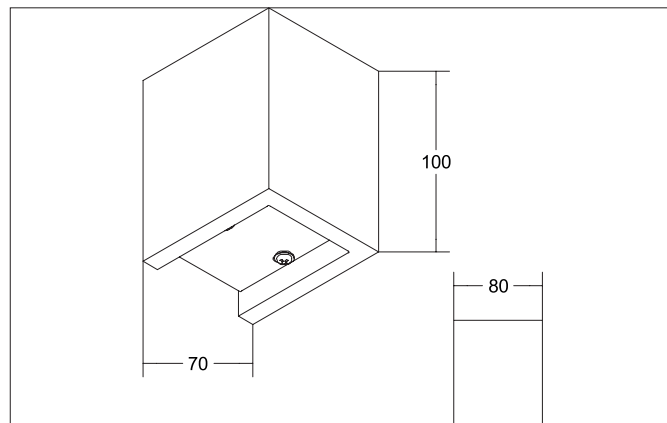

**KONKRET LED wall surface mounted luminaire**

Article no. 10100733

Light.  
For Generations.**Tender**

LED wall surface mounted luminaire, Rectangular. Luminaire length 100.0 mm, Luminaire width 70.0 mm, Hight 80.0 mm Weight 0.54 kg, with rotationssymmetrical, deep, wide distributed light intensity. optimal light distribution due to a plastic, transparent cover. Luminous flux 220 lm, Power 1 x 4,2 W, Light colour warm white, Correlated color temprature (CCT) 3.000 K, Colour rendering index CRI > 80, Housing material: Concrete / Steel / Plastic, Colour: Concrete, Permissible ambient temperature (ta): -20 °C - +25 °C, Protection class (EN 61140): I, Degree of protection (DIN EN 60529): IP20, .With electronic driver, on/off switchable.

Article data	
Article no.	10100733
GTIN	4251433925743
Series name	KONKRET
Short description	LED wall surface mounted luminaire
Material	Concrete / Steel / Plastic
Colour	Concrete
Shape	Rectangular
Length	100 mm
Width	70 mm
Hight	80 mm
Scope of delivery	Incl. converter for connection to the 230-V mains voltage, on/off switchable
Weight	0.540 kg

Mounting technology	
Mounting method	Surface mounting
Place of installation	Wall-mounted
Adjustability	Not adjustable
stamp	UKCA
Material cover	Plastic, transparent

Packing data	
Gross weight	0.683 kg
Length of packaging	155 mm
Packaging width	145 mm
Packaging height	120 mm
Disposal at end of life	This product must not be disposed of with household waste. You are obliged, to dispose of such electrical waste separately. By disposing of electrical waste and other old or defective electronics separately, you support recycling or other forms of re-use. In that way you help to take care and to avoid that harmful substances get into the environment.