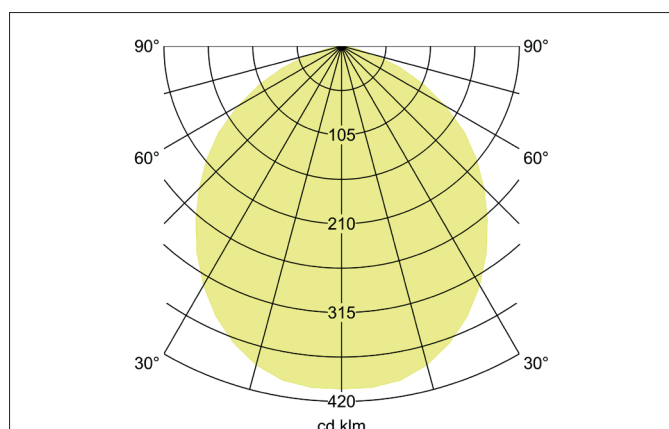

**KONKRET LED wall surface mounted luminaire**

Article no. 10100733

Light.  
For Generations.**Tender**

LED wall surface mounted luminaire, Rectangular. Luminaire length 100.0 mm, Luminaire width 70.0 mm, Hight 80.0 mm Weight 0.54 kg, with rotationssymmetrical, deep, wide distributed light intensity. optimal light distribution due to a plastic, transparent cover. Luminous flux 220 lm, Power 1 x 4,2 W, Light colour warm white, Correlated color temprature (CCT) 3.000 K, Colour rendering index CRI > 80, Housing material: Concrete / Steel / Plastic, Colour: Concrete, Permissible ambient temperature (ta): -20 °C - +25 °C, Protection class (EN 61140): I, Degree of protection (DIN EN 60529): IP20, .With electronic driver, on/off switchable.

Article data	
Article no.	10100733
GTIN	4251433925743
Series name	KONKRET
Short description	LED wall surface mounted luminaire
Material	Concrete / Steel / Plastic
Colour	Concrete
Shape	Rectangular
Length	100 mm
Width	70 mm
Hight	80 mm
Scope of delivery	Incl. converter for connection to the 230-V mains voltage, on/off switchable
Weight	0.540 kg

**KONKRET LED wall surface mounted luminaire**

Article no. 10100733

Light.  
For Generations.

Lighting technology	
Colour temperature	3.000 K
Light colour	White
Light output	Direct
Luminous flux	220 lm
System efficiency	52 lm/W
Colour rendering	CRI > 80
Reflector	Without
Beam angle	100°
Light sharing	Symmetric
Adjustable color temperature	No