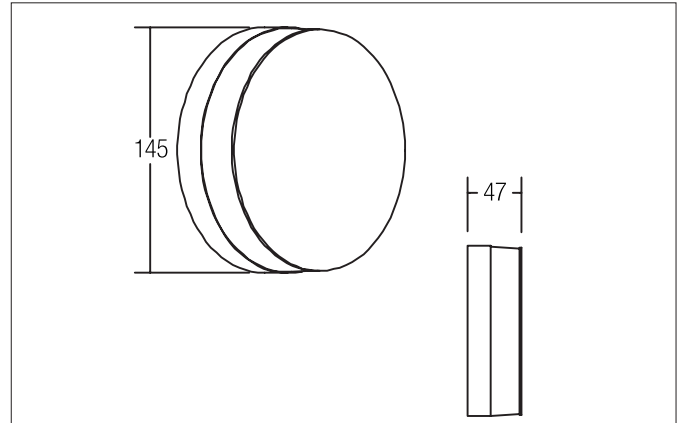

**DRONA LED wall surface mounted luminaire, IP54**

Article no. 10030693

Light.  
For Generations.**Tender**

LED wall surface mounted luminaire, IP54, Round. Luminaire diameter 145.0 mm, Height 47.0 mm Weight 0.533 kg, with rotationssymmetrical, deep, wide distributed light intensity. optimal light distribution due to a plastic, opal cover. Luminous flux 620 lm, Power 1 x 9 W, Light colour warm white, Correlated color temperature (CCT) 3.000 K, Colour rendering index CRI > 80, Housing material: Aluminium / Plastic, Colour: Silver, Permissible ambient temperature (ta): -20 °C - +25 °C, Protection class (EN 61140): I, Degree of protection (DIN EN 60529): IP54, .With electronic driver, on/off switchable.

Article data	
Article no.	10030693
GTIN	4250047795735
Series name	DRONA
Short description	LED wall surface mounted luminaire, IP54
Material	Aluminium / Plastic
Colour	Silver
Type of surface	Matt
Shape	Round
Outer diameter	145 mm
Height	47 mm
Scope of delivery	Incl. converter for connection to the 230-V mains voltage
Weight	0.533 kg

Mounting technology	
Mounting method	Surface mounting
Place of installation	Wall-mounted
Adjustability	Not adjustable
stamp	UKCA
Material cover	Plastic, opal
Suitable for through-wiring	No

Packing data	
Gross weight	0.6 kg
Length of packaging	150 mm
Packaging width	65 mm
Packaging height	150 mm
Disposal at end of life	This product must not be disposed of with household waste. You are obliged, to dispose of such electrical waste separately. By disposing of electrical waste and other old or defective electronics separately, you support recycling or other forms of re-use. In that way you help to take care and to avoid that harmful substances get into the environment.