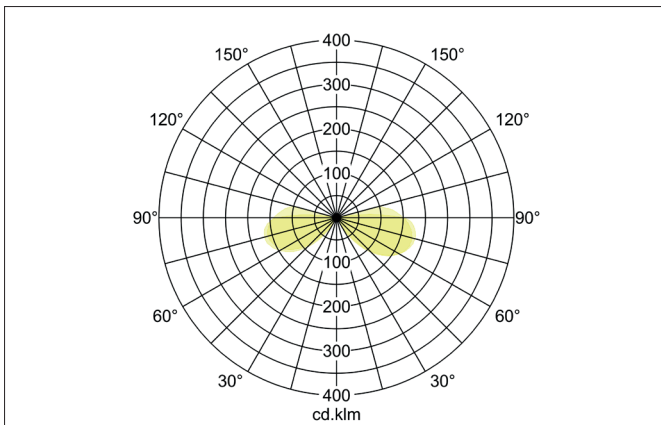

**DRONA LED wall surface mounted luminaire, IP54**

Article no. 10030693

Light.  
For Generations.**Tender**

LED wall surface mounted luminaire, IP54, Round. Luminaire diameter 145.0 mm, Height 47.0 mm Weight 0.533 kg, with rotationssymmetrical, deep, wide distributed light intensity. optimal light distribution due to a plastic, opal cover. Luminous flux 620 lm, Power 1 x 9 W, Light colour warm white, Correlated color temperature (CCT) 3.000 K, Colour rendering index CRI > 80, Housing material: Aluminium / Plastic, Colour: Silver, Permissible ambient temperature (ta): -20 °C - +25 °C, Protection class (EN 61140): I, Degree of protection (DIN EN 60529): IP54, .With electronic driver, on/off switchable.

Article data	
Article no.	10030693
GTIN	4250047795735
Series name	DRONA
Short description	LED wall surface mounted luminaire, IP54
Material	Aluminium / Plastic
Colour	Silver
Type of surface	Matt
Shape	Round
Outer diameter	145 mm
Height	47 mm
Scope of delivery	Incl. converter for connection to the 230-V mains voltage
Weight	0.533 kg

**DRONA LED wall surface mounted luminaire, IP54**

Article no. 10030693

Light.  
For Generations.

Lighting technology	
Colour temperature	3.000 K
Light colour	White
Light output	Direct/Indirect
Luminous flux	620 lm
System efficiency	69 lm/W
Colour rendering	CRI > 80
Reflector	Without
Beam angle	100°
Light sharing	Symmetric
Adjustable color temperature	No