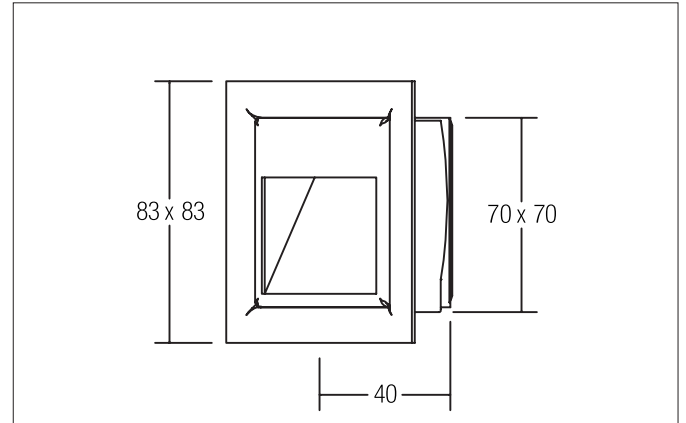

VERTU LED wall recessed light

Article no. P3729WW

Light.
For Generations.**Tender**

LED wall recessed light, Square. Ceiling cut-out L x W 70 x 70 mm, Installation depth 40 mm, Weight 0,167 kg, asymmetric optimal light distribution due to a Other cover.Luminous flux 40 lm, Power 1 x 1,2 W, Light colour warm white, Correlated color temperature (CCT) 3.000 K, Colour rendering index CRI > 80, Housing material: Steel, Colour: Alu, Permissible ambient temperature (ta): -20 °C - +25 °C, Protection class (EN 61140): III, Degree of protection (DIN EN 60529): IP20, .For connection to an external driver, which is not included in the scope of delivery of the luminaire. Depending on driver dimmable.

Article data	
Article no.	P3729WW
GTIN	4250047749448
Series name	VERTU
Short description	LED wall recessed light
Material	Steel
Colour	Alu
Type of surface	Matt
Shape	Square
Built-in width	70 mm
Built-in length	70 mm
Installation depth	40 mm
Width	83 mm
Hight	83 mm
Weight	0.167 kg

Packing data	
Gross weight	0.182 kg
Length of packaging	85 mm
Packaging width	43 mm
Packaging height	84 mm
Disposal at end of life	This product must not be disposed of with household waste. You are obliged, to dispose of such electrical waste separately. By disposing of electrical waste and other old or defective electronics separately, you support recycling or other forms of re-use. In that way you help to take care and to avoid that harmful substances get into the environment.