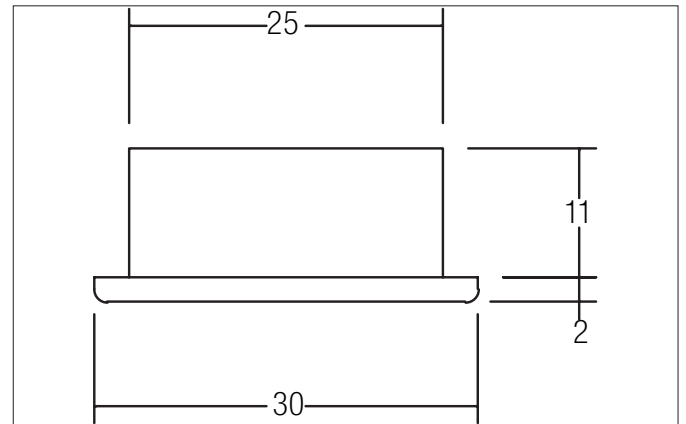

RELATO LED light point

Article no. P3605WW

Light.
For Generations.**Tender**

LED light point, chrome, Round. In a compact design, for installation in tool-less rapid assembly systems. Mounting method: Recessed mounting, Place of installation: Ceiling-mounted, Material: Aluminium / Plastic, Degree of protection: according to DIN EN 60529 IP20, Protection class: (EN 61140) III, Current: 350 mA, Power: 1 W, Amount of light sources / fittings: 1 Qty, Luminous flux : 40 lm, Colour temperature: 3.000 K, Beam angle: 100°, Adjustability: Not adjustable, without control gear, Dimmable: Depending on type of control gear, Control: Depending on driver.

Article data	
Article no.	P3605WW
GTIN	4250047748243
Series name	RELATO
Short description	LED light point
Material	Plastic / Acrylic
Colour	Chrome
Type of surface	Glossy
Shape	Round
Outer diameter	30 mm
Built-in diameter	25 mm
Installation depth	11 mm
Height	2 mm
Weight	0.011 kg

RELATO LED light point

Article no. P3605WW

Light.
For Generations.

Lighting technology	
Colour temperature	3.000 K
Light colour	White
Light output	Direct
Luminous flux	40 lm
Colour rendering	CRI > 80
Reflector	High-gloss
Beam angle	100°
Light sharing	Symmetric