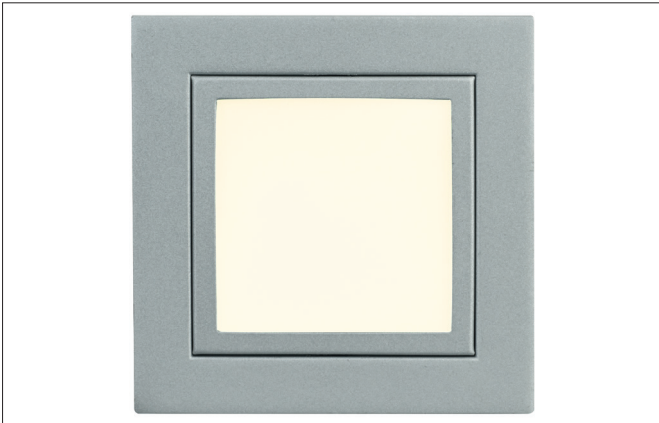

ELEU LED wall recessed light

Article no. P3730W

Light.
For Generations.**Tender**

LED wall recessed light, Square. Ceiling cut-out L x W 74 x 72 mm, Installation depth 56 mm, Weight 0,222 kg, with rotationssymmetrical, deep, wide distributed light intensity. optimal light distribution due to a glass opal cover. Luminous flux 60 lm, Power 1 x 1,2 W, System Efficiency 50 lm/W, Light colour , Correlated color temperature (CCT) 6.500 K, Colour rendering index CRI > 80, Housing material: Steel, Colour: Alu, Permissible ambient temperature (ta): -20 °C - +25 °C, Protection class (EN 61140): III, Degree of protection (DIN EN 60529): IP20, .For connection to an external driver, which is not included in the scope of delivery of the luminaire. Depending on driver dimmable.

Article data	
Article no.	P3730W
GTIN	4250047729952
Series name	ELEU
Short description	LED wall recessed light
Material	Steel
Colour	Alu
Type of surface	Matt
Shape	Square
Built-in width	72 mm
Built-in length	74 mm
Installation depth	56 mm
Width	83 mm
Hight	83 mm
Weight	0.222 kg

ELEU LED wall recessed light

Article no. P3730W

Light.
For Generations.

Lighting technology	
Colour temperature	6.500 K
Light colour	White
Luminous flux	60 lm
System efficiency	50 lm/W
Colour rendering	CRI > 80
Reflector	Without
Light sharing	Symmetric

ELEU LED wall recessed light

Article no. P3730W

Light.
For Generations.

Accessories	
	Article no.: 17666000 LED converter 350 mA, on/off switchable Power: 1 - 5 W Dimensions: 52 mm x 30 mm x 23 mm
	Article no.: 17662020 LED converter 350 mA, on/off switchable Power: 1 - 7,2 W Dimensions: 68 mm x 35 mm x 21 mm
	Article no.: 17613000 LED converter 350 mA, on/off switchable Power: 1 - 15 W Dimensions: 115 mm x 34 mm x 19 mm
	Article no.: 17621020 LED converter 350 mA, on/off switchable Power: 1 - 21 W Dimensions: 128 mm x 50 mm x 13 mm
	Article no.: 17648020 LED converter 350 mA, trailing-edge phase dimmable Power: 0,7 - 17 W Dimensions: 166 mm x 46 mm x 34 mm