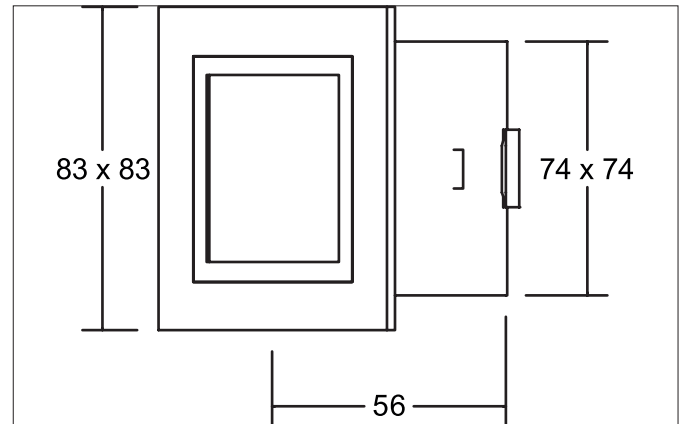

ELEU LED wall recessed light

Article no. P3730W

Light.
For Generations.**Tender**

LED wall recessed light, Square. Ceiling cut-out L x W 74 x 72 mm, Installation depth 56 mm, Weight 0,222 kg, with rotationssymmetrical, deep, wide distributed light intensity. optimal light distribution due to a glass opal cover. Luminous flux 60 lm, Power 1 x 1,2 W, System Efficiency 50 lm/W, Light colour , Correlated color temperature (CCT) 6.500 K, Colour rendering index CRI > 80, Housing material: Steel, Colour: Alu, Permissible ambient temperature (ta): -20 °C - +25 °C, Protection class (EN 61140): III, Degree of protection (DIN EN 60529): IP20, .For connection to an external driver, which is not included in the scope of delivery of the luminaire. Depending on driver dimmable.

Article data	
Article no.	P3730W
GTIN	4250047729952
Series name	ELEU
Short description	LED wall recessed light
Material	Steel
Colour	Alu
Type of surface	Matt
Shape	Square
Built-in width	72 mm
Built-in length	74 mm
Installation depth	56 mm
Width	83 mm
Hight	83 mm
Weight	0.222 kg

ELEU LED wall recessed light

Article no. P3730W

Light.
For Generations.

Lighting technology	
Colour temperature	6.500 K
Light colour	White
Luminous flux	60 lm
System efficiency	50 lm/W
Colour rendering	CRI > 80
Reflector	Without
Light sharing	Symmetric

ELEU LED wall recessed light

Article no. P3730W

Light.
For Generations.

Accessories	
	Article no.: 17666000 LED converter 350 mA, on/off switchable Power: 1 - 5 W Dimensions: 52 mm x 30 mm x 23 mm
	Article no.: 17662020 LED converter 350 mA, on/off switchable Power: 1 - 7,2 W Dimensions: 68 mm x 35 mm x 21 mm
	Article no.: 17613000 LED converter 350 mA, on/off switchable Power: 1 - 15 W Dimensions: 115 mm x 34 mm x 19 mm
	Article no.: 17621020 LED converter 350 mA, on/off switchable Power: 1 - 21 W Dimensions: 128 mm x 50 mm x 13 mm
	Article no.: 17648020 LED converter 350 mA, trailing-edge phase dimmable Power: 0,7 - 17 W Dimensions: 166 mm x 46 mm x 34 mm