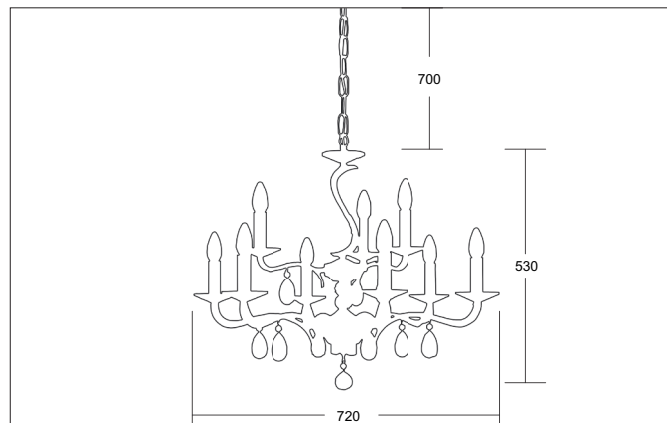

CHIARA Pendelleuchte chrom glänzend, mit Kristallen

Article no. 850629

Light.
For Generations.**Tender**

Pendelleuchte chrom glänzend, mit Kristallen, chrome, Other.Surface mounting, Ceiling-mountedAnbau-Pendelleuchte, mit Kristallen.Lamp holder: E14, Mounting method: Surface mounting, Place of installation: Ceiling-mounted, Material: Cast Brass / Crystal, Degree of protection: according to DIN EN 60529 IP20, Protection class: (EN 61140) I, Voltage: 230V AC 50Hz, Power: 40 W, Amount of light sources / fittings: 9 Qty, withou control gear, Control: Other.

Article data	
Article no.	850629
GTIN	4250047755876
Series name	CHIARA
Short description	Pendelleuchte chrom glänzend, mit Kristallen
Material	Other
Colour	Chrome
Type of surface	Glossy
Shape	Other
Outer diameter	720 mm
Hight	530 mm
Scope of delivery	inkl. Kette 700 mm und Baldachin
Weight	9.300 kg

Mounting technology	
Mounting method	Surface mounting
Place of installation	Ceiling-mounted
Adjustability	Not adjustable
Pendulum length min.	100 mm
Pendulum length max.	700 mm
Material cover	Without cover

Packing data	
Gross weight	11 kg
Length of packaging	910 mm
Packaging width	910 mm
Packaging height	760 mm
Disposal at end of life	This product must not be disposed of with household waste. You are obliged, to dispose of such electrical waste separately. By disposing of electrical waste and other old or defective electronics separately, you support recycling or other forms of re-use. In that way you help to take care and to avoid that harmful substances get into the environment.