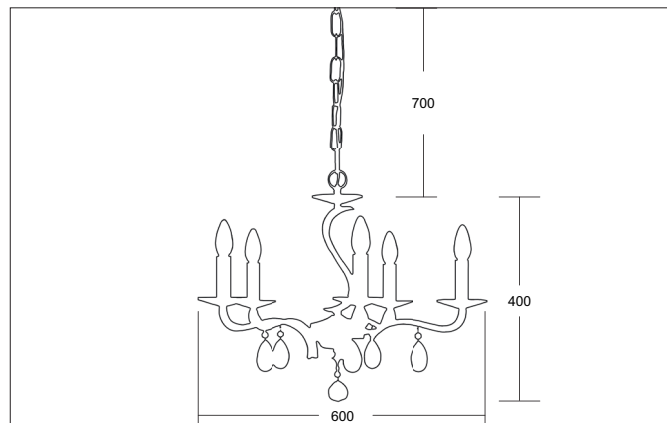

CHIARA Pendelleuchte chrom glänzend, mit Kristallen

Article no. 850625

Light.
For Generations.**Tender**

Pendelleuchte chrom glänzend, mit Kristallen, chrome, Other. Surface mounting, Ceiling-mounted Anbau-Pendelleuchte, mit Kristallen. Lamp holder: E14, Mounting method: Surface mounting, Place of installation: Ceiling-mounted, Material: Cast Brass / Crystal, Degree of protection: according to DIN EN 60529 IP20, Protection class: (EN 61140) I, Voltage: 230V AC 50Hz, Power: 40 W, Amount of light sources / fittings: 5 Qty, without control gear, Control: Other.

Article data	
Article no.	850625
GTIN	4250047755890
Series name	CHIARA
Short description	Pendelleuchte chrom glänzend, mit Kristallen
Material	Cast Brass / Crystal
Colour	Chrome
Type of surface	Glossy
Shape	Other
Outer diameter	600 mm
Height	400 mm
Scope of delivery	inkl. Kette 700 mm und Baldachin
Weight	5.400 kg

Mounting technology	
Mounting method	Surface mounting
Place of installation	Ceiling-mounted
Adjustability	Not adjustable
Pendulum length min.	100 mm
Pendulum length max.	700 mm
Material cover	Without cover

Packing data	
Gross weight	6.5 kg
Length of packaging	765 mm
Packaging width	765 mm
Packaging height	715 mm
Disposal at end of life	This product must not be disposed of with household waste. You are obliged, to dispose of such electrical waste separately. By disposing of electrical waste and other old or defective electronics separately, you support recycling or other forms of re-use. In that way you help to take care and to avoid that harmful substances get into the environment.