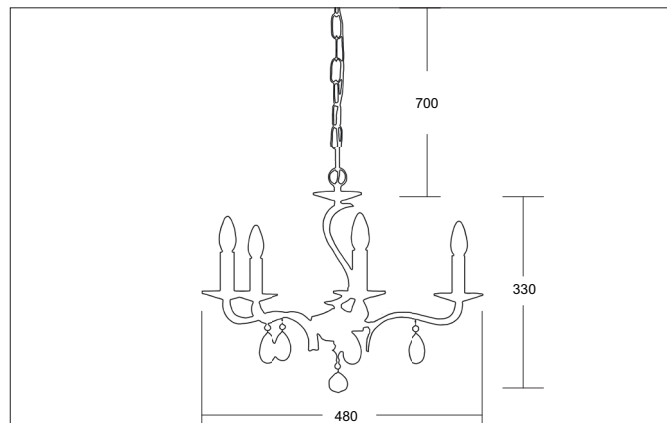

**CHIARA Pendelleuchte chrom glänzend, mit Kristallen**

Article no. 850624

Light.  
For Generations.**Tender**

Pendelleuchte chrom glänzend, mit Kristallen, chrome, Other.Surface mounting, Ceiling-mountedAnbau-Pendelleuchte, mit Kristallen.Lamp holder: E14, Mounting method: Surface mounting, Place of installation: Ceiling-mounted, Material: Cast Brass / Crystal, Degree of protection: according to DIN EN 60529 IP20, Protection class: (EN 61140) I, Voltage: 230V AC 50Hz, Power: 40 W, Amount of light sources / fittings: 4 Qty, withou control gear, Control: Other.

Article data	
Article no.	850624
GTIN	4250047755999
Series name	CHIARA
Short description	Pendelleuchte chrom glänzend, mit Kristallen
Material	Cast Brass / Crystal
Colour	Chrome
Type of surface	Glossy
Shape	Other
Outer diameter	480 mm
Hight	330 mm
Scope of delivery	inkl. Kette 700 mm und Baldachin
Weight	3.400 kg

Mounting technology	
Mounting method	Surface mounting
Place of installation	Ceiling-mounted
Adjustability	Not adjustable
Pendulum length min.	100 mm
Pendulum length max.	700 mm
Material cover	Without cover

Packing data	
Gross weight	4 kg
Length of packaging	530 mm
Packaging width	530 mm
Packaging height	530 mm
Disposal at end of life	This product must not be disposed of with household waste. You are obliged, to dispose of such electrical waste separately. By disposing of electrical waste and other old or defective electronics separately, you support recycling or other forms of re-use. In that way you help to take care and to avoid that harmful substances get into the environment.