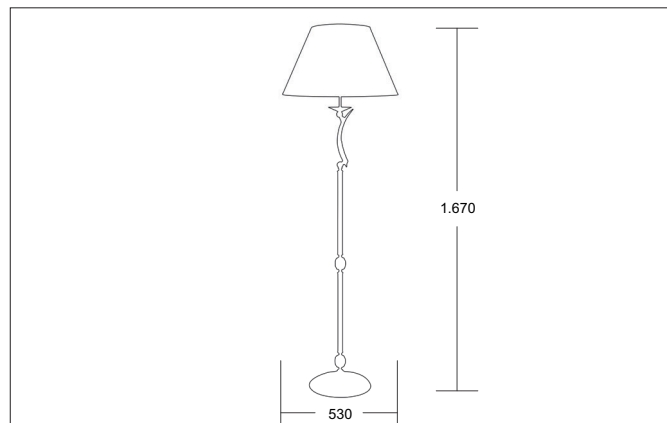

STELLA Floor lamp shiny gold, with shade Moiré Jaquard beige

Article no. 830593

Light.
For Generations.**Tender**

Floor lamp shiny gold, with shade Moiré Jaquard beige, gold, Round. Surface mounting, Floor-mounted Floor lamp, shade: Moiré Jaquard beige. Lamp holder: E27, Mounting method: Surface mounting, Place of installation: Floor-mounted, Material: Cast Brass / Crystal / Moiré Jaquard, Degree of protection: according to DIN EN 60529 IP20, Protection class: (EN 61140) I, Voltage: 230V AC 50Hz, Power: 60 W, Amount of light sources / fittings: 1 Qty, without control gear, Control: Other.

Article data	
Article no.	830593
GTIN	4250047756088
Series name	STELLA
Short description	Floor lamp shiny gold, with shade Moiré Jaquard beige
Material	Other
Colour	Gold
Type of surface	Glossy
Shape	Round
Outer diameter	530 mm
Length	530 mm
Width	530 mm
Height	1670 mm
Shade colour	Beige
Shade material	Moiré Jaquard
Weight	1.300 kg

Mounting technology	
Mounting method	Surface mounting
Place of installation	Floor-mounted
Adjustability	Not adjustable
Material cover	Without cover

Packing data	
Gross weight	1.9 kg
Length of packaging	530 mm
Packaging width	530 mm
Packaging height	530 mm
Disposal at end of life	This product must not be disposed of with household waste. You are obliged, to dispose of such electrical waste separately. By disposing of electrical waste and other old or defective electronics separately, you support recycling or other forms of re-use. In that way you help to take care and to avoid that harmful substances get into the environment.