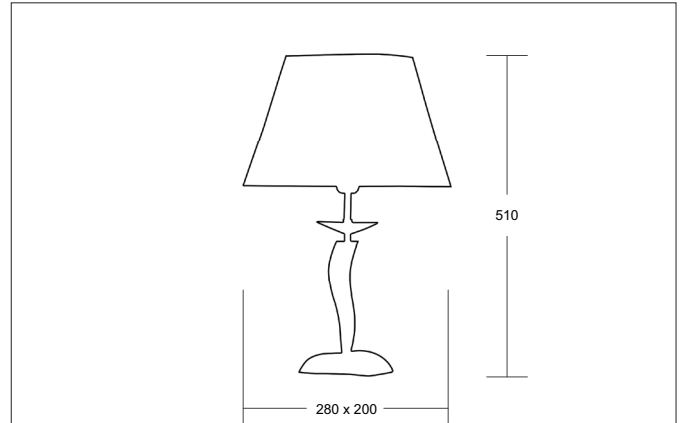

GIRATA Tischleuchte schwarzchrom glänzend, mit Schirm Chintz**weiß**

Article no. 829061

Light.
For Generations.**Tender**

Tischleuchte schwarzchrom glänzend, mit Schirm Chintz weiß, black chrome, Round.Surface mounting, Table-mountedTischleuchte, Schirm: Chintz weiß.Lamp holder: E27, Mounting method: Surface mounting, Place of installation: Table-mounted, Material: Cast Brass / Crystal / Chintz, Degree of protection: according to DIN EN 60529 IP20, Protection class: (EN 61140) I, Voltage: 230V AC 50Hz, Power: 60 W, Amount of light sources / fittings: 1 Qty, without control gear, Control: Other.

Article data	
Article no.	829061
GTIN	4250047748496
Series name	GIRATA
Short description	Tischleuchte schwarzchrom glänzend, mit Schirm Chintz weiß
Material	Other
Colour	Black chrome
Type of surface	Glossy
Shape	Round
Outer diameter	280 mm
Length	280 mm
Width	200 mm
Height	510 mm
Shade colour	White
Shade material	Chintz
Weight	1.530 kg

GIRATA Tischleuchte schwarzchrom glänzend, mit Schirm Chintz weiß

Article no. 829061

Light.
For Generations.

Operating technology of the luminaire	
Voltage type	AC
AC nominal voltage max	230 V
Frequenz max.	50 Hz
Lamp	Incandescent lamp
Lamp holder	E27
Protection class	I
Degree of protection	IP20
Control	Other
Bulb change possible	Yes

Mounting technology	
Mounting method	Surface mounting
Place of installation	Table-mounted
Adjustability	Not adjustable
Material cover	Without cover

Packing data	
Gross weight	2.1 kg
Length of packaging	300 mm
Packaging width	300 mm
Packaging height	1,100 mm
Disposal at end of life	This product must not be disposed of with household waste. You are obliged, to dispose of such electrical waste separately. By disposing of electrical waste and other old or defective electronics separately, you support recycling or other forms of re-use. In that way you help to take care and to avoid that harmful substances get into the environment.