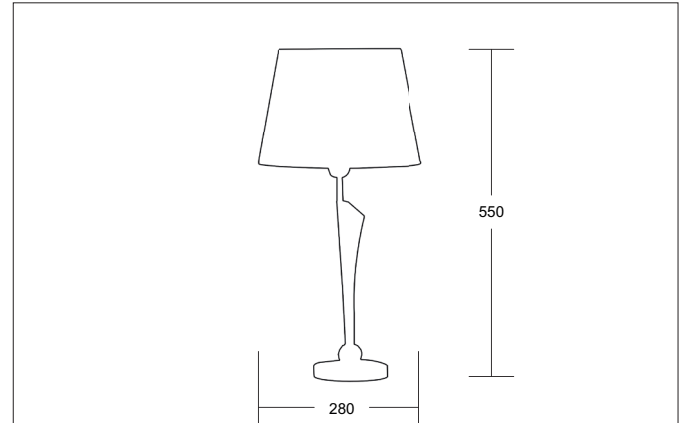

BAHIA Table lamp glossy black chrome, with Moiré Jaquard white shade

Article no. 829023

Light.
For Generations.**Tender**

Table lamp glossy black chrome, with Moiré Jaquard white shade, black chrome, Round. Surface mounting, Table-mounted. Table lamp, shade: Moiré Jaquard white. Lamp holder: E27, Mounting method: Surface mounting, Place of installation: Table-mounted, Material: Cast Brass / Crystal / Moiré Jaquard, Degree of protection: according to DIN EN 60529 IP20, Protection class: (EN 61140) I, Voltage: 230V AC 50Hz, Power: 60 W, Amount of light sources / fittings: 1 Qty, without control gear, Control: Other.

Article data	
Article no.	829023
GTIN	4250047745549
Series name	BAHIA
Short description	Table lamp glossy black chrome, with Moiré Jaquard white shade
Material	Other
Colour	Black chrome
Type of surface	Glossy
Shape	Round
Outer diameter	280 mm
Height	550 mm
Shade colour	White
Shade material	Chintz
Weight	1.230 kg

Mounting technology	
Mounting method	Surface mounting
Place of installation	Table-mounted
Adjustability	Not adjustable
Material cover	Without cover

Packing data	
Gross weight	1.8 kg
Length of packaging	300 mm
Packaging width	300 mm
Packaging height	1,100 mm
Disposal at end of life	This product must not be disposed of with household waste. You are obliged, to dispose of such electrical waste separately. By disposing of electrical waste and other old or defective electronics separately, you support recycling or other forms of re-use. In that way you help to take care and to avoid that harmful substances get into the environment.