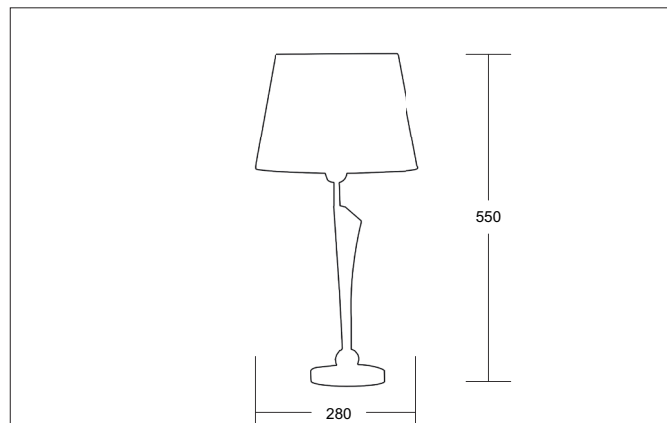

BAHIA Shiny gold table lamp, with beige Moiré Jaquard shade

Article no. 829013

Light.
For Generations.**Tender**

Shiny gold table lamp, with beige Moiré Jaquard shade, gold, Round.Surface mounting, Table-mountedTable lamp, shade: Moiré Jaquard beige.Lamp holder: E27, Mounting method: Surface mounting, Place of installation: Table-mounted, Material: Cast Brass / Crystal / Moiré Jaquard, Degree of protection: according to DIN EN 60529 IP20, Protection class: (EN 61140) I, Voltage: 230V AC 50Hz, Power: 60 W, Amount of light sources / fittings: 1 Qty, withou control gear, Control: Other.

Article data	
Article no.	829013
GTIN	4250047745518
Series name	BAHIA
Short description	Shiny gold table lamp, with beige Moiré Jaquard shade
Material	Other
Colour	Gold
Type of surface	Glossy
Shape	Round
Outer diameter	280 mm
Hight	550 mm
Shade colour	White
Shade material	Chintz
Weight	1.330 kg

Mounting technology	
Mounting method	Surface mounting
Place of installation	Table-mounted
Adjustability	Not adjustable
Material cover	Without cover

Packing data	
Gross weight	1.9 kg
Length of packaging	300 mm
Packaging width	300 mm
Packaging height	1,100 mm
Disposal at end of life	This product must not be disposed of with household waste. You are obliged, to dispose of such electrical waste separately. By disposing of electrical waste and other old or defective electronics separately, you support recycling or other forms of re-use. In that way you help to take care and to avoid that harmful substances get into the environment.