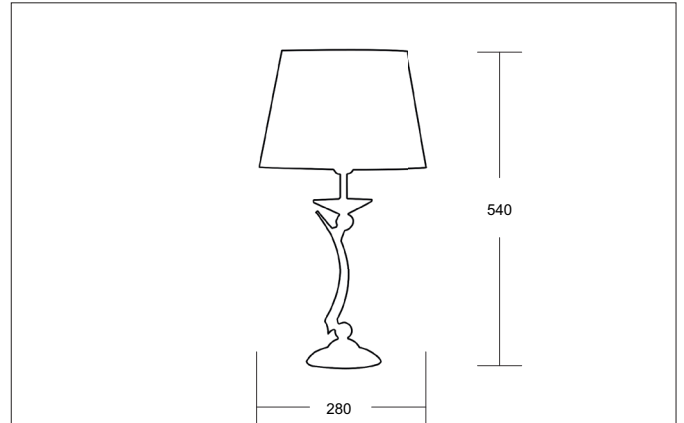

STELLA Shiny gold table lamp, with beige Moiré Jaquard shade

Article no. 820593

Light.
For Generations.**Tender**

Shiny gold table lamp, with beige Moiré Jaquard shade, gold, Round.Surface mounting, Table-mountedTable lamp, shade: Moiré Jaquard beige.Lamp holder: E27, Mounting method: Surface mounting, Place of installation: Table-mounted, Material: Cast Brass / Crystal / Moiré Jaquard, Degree of protection: according to DIN EN 60529 IP20, Protection class: (EN 61140) I, Voltage: 230V AC 50Hz, Power: 60 W, Amount of light sources / fittings: 1 Qty, withou control gear, Control: Other.

Article data	
Article no.	820593
GTIN	4250047736110
Series name	STELLA
Short description	Shiny gold table lamp, with beige Moiré Jaquard shade
Material	Other
Colour	Gold
Type of surface	Glossy
Shape	Round
Outer diameter	280 mm
Hight	540 mm
Shade colour	Beige
Shade material	Chintz
Weight	1.230 kg

Mounting technology	
Mounting method	Surface mounting
Place of installation	Table-mounted
Adjustability	Not adjustable
Material cover	Without cover

Packing data	
Gross weight	1.8 kg
Length of packaging	300 mm
Packaging width	300 mm
Packaging height	1,100 mm
Disposal at end of life	This product must not be disposed of with household waste. You are obliged, to dispose of such electrical waste separately. By disposing of electrical waste and other old or defective electronics separately, you support recycling or other forms of re-use. In that way you help to take care and to avoid that harmful substances get into the environment.