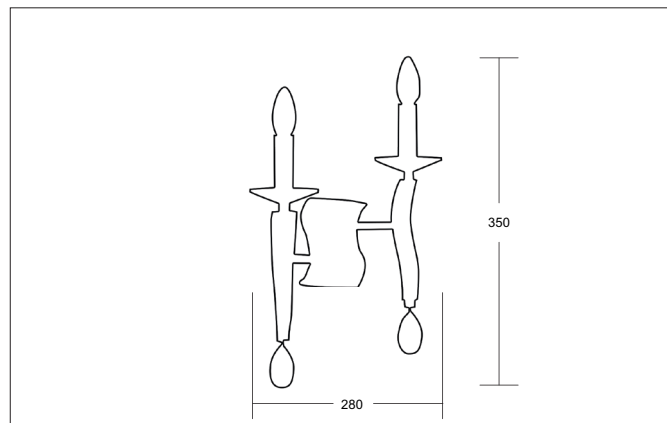

GIRATA Wandleuchte gold glänzend, mit Kristallen

Article no. 809042

Light.
For Generations.**Tender**

Wandleuchte gold glänzend, mit Kristallen, gold, Other. Surface mounting, Wall-mounted Wandleuchte, mit Kristallen. Lamp holder: E14, Mounting method: Surface mounting, Place of installation: Wall-mounted, Material: Cast Brass / Crystal, Degree of protection: according to DIN EN 60529 IP20, Protection class: (EN 61140) I, Voltage: 230V AC 50Hz, Power: 80 W, Amount of light sources / fittings: 2 Qty, without control gear, Control: Other.

Article data	
Article no.	809042
GTIN	4250047748618
Series name	GIRATA
Short description	Wandleuchte gold glänzend, mit Kristallen
Material	Other
Colour	Gold
Type of surface	Glossy
Shape	Other
Width	280 mm
Height	350 mm
Weight	2.200 kg

GIRATA Wandleuchte gold glänzend, mit Kristallen

Article no. 809042

Light.
For Generations.

Operating technology of the luminaire	
Voltage type	AC
AC nominal voltage max	230 V
Frequenz max.	50 Hz
Lamp	Incandescent lamp
Lamp holder	E14
Protection class	I
Degree of protection	IP20
Control	Other
Bulb change possible	Yes

Mounting technology	
Mounting method	Surface mounting
Place of installation	Wall-mounted
Adjustability	Not adjustable
Material cover	Without cover

Packing data	
Gross weight	2.5 kg
Length of packaging	400 mm
Packaging width	400 mm
Packaging height	300 mm
Disposal at end of life	This product must not be disposed of with household waste. You are obliged, to dispose of such electrical waste separately. By disposing of electrical waste and other old or defective electronics separately, you support recycling or other forms of re-use. In that way you help to take care and to avoid that harmful substances get into the environment.