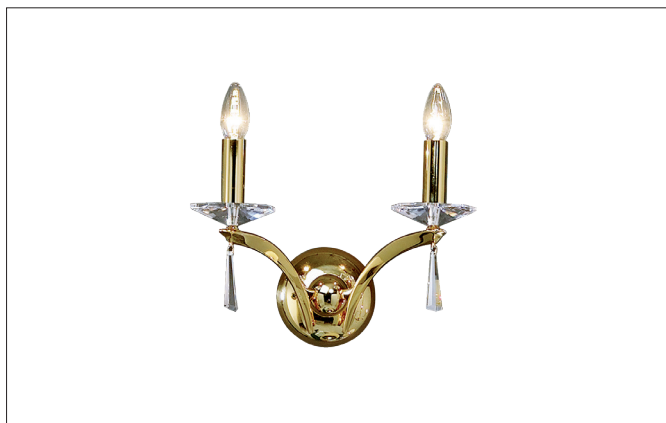

STELLA Wandleuchte gold glänzend, mit Kristallen

Article no. 800592

Light.
For Generations.**Tender**

Wandleuchte gold glänzend, mit Kristallen, gold, Other. Surface mounting, Wall-mounted Wandleuchte, mit Kristallen. Lamp holder: E14, Mounting method: Surface mounting, Place of installation: Wall-mounted, Material: Cast Brass / Crystal, Degree of protection: according to DIN EN 60529 IP20, Protection class: (EN 61140) I, Voltage: 230V AC 50Hz, Power: 40 W, Amount of light sources / fittings: 2 Qty, without control gear, Control: Other.

Article data	
Article no.	800592
GTIN	4250047736158
Series name	STELLA
Short description	Wandleuchte gold glänzend, mit Kristallen
Material	Other
Colour	Gold
Type of surface	Glossy
Shape	Other
Width	370 mm
Height	310 mm
Weight	1.800 kg

STELLA Wandleuchte gold glänzend, mit Kristallen

Article no. 800592

Light.
For Generations.

Operating technology of the luminaire	
Voltage type	AC
AC nominal voltage max	230 V
Frequenz max.	50 Hz
Lamp	Incandescent lamp
Lamp holder	E14
Protection class	I
Degree of protection	IP20
Control	Other
Bulb change possible	Yes