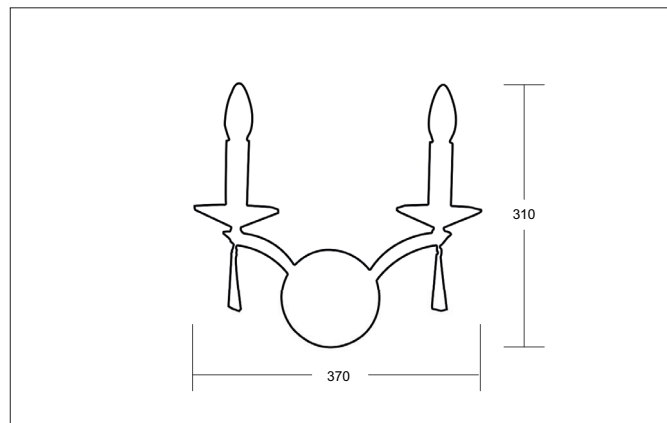

STELLA Wandleuchte gold glänzend, mit Kristallen

Article no. 800592

Light.
For Generations.**Tender**

Wandleuchte gold glänzend, mit Kristallen, gold, Other. Surface mounting, Wall-mounted Wandleuchte, mit Kristallen. Lamp holder: E14, Mounting method: Surface mounting, Place of installation: Wall-mounted, Material: Cast Brass / Crystal, Degree of protection: according to DIN EN 60529 IP20, Protection class: (EN 61140) I, Voltage: 230V AC 50Hz, Power: 40 W, Amount of light sources / fittings: 2 Qty, without control gear, Control: Other.

Article data	
Article no.	800592
GTIN	4250047736158
Series name	STELLA
Short description	Wandleuchte gold glänzend, mit Kristallen
Material	Other
Colour	Gold
Type of surface	Glossy
Shape	Other
Width	370 mm
Height	310 mm
Weight	1.800 kg

STELLA Wandleuchte gold glänzend, mit Kristallen

Article no. 800592

Light.
For Generations.

Operating technology of the luminaire	
Voltage type	AC
AC nominal voltage max	230 V
Frequenz max.	50 Hz
Lamp	Incandescent lamp
Lamp holder	E14
Protection class	I
Degree of protection	IP20
Control	Other
Bulb change possible	Yes

Mounting technology	
Mounting method	Surface mounting
Place of installation	Wall-mounted
Adjustability	Not adjustable
stamp	UKCA
Material cover	Without cover

Packing data	
Gross weight	2.1 kg
Length of packaging	400 mm
Packaging width	400 mm
Packaging height	300 mm
Disposal at end of life	This product must not be disposed of with household waste. You are obliged, to dispose of such electrical waste separately. By disposing of electrical waste and other old or defective electronics separately, you support recycling or other forms of re-use. In that way you help to take care and to avoid that harmful substances get into the environment.