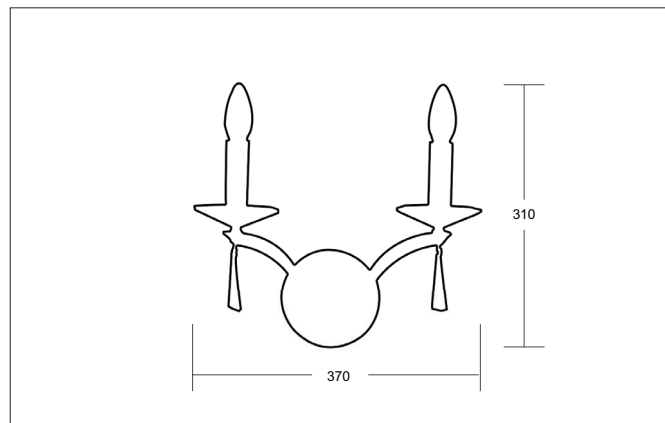

**STELLA Wandleuchte chrom glänzend, mit Kristallen**

Article no. 800562

Light.  
For Generations.**Tender**

Wandleuchte chrom glänzend, mit Kristallen, chrome, Other. Surface mounting, Wall-mounted Wandleuchte, mit Kristallen. Lamp holder: E 14, Mounting method: Surface mounting, Place of installation: Wall-mounted, Material: Cast Brass / Crystal, Degree of protection: according to DIN EN 60529 IP20, Protection class: (EN 61140) I, Voltage: 230V AC 50Hz, Power: 80 W, Amount of light sources / fittings: 2 Qty, without control gear, Control: Other.

Article data	
Article no.	800562
GTIN	4250047733027
Series name	STELLA
Short description	Wandleuchte chrom glänzend, mit Kristallen
Material	Other
Colour	Chrome
Type of surface	Glossy
Shape	Other
Width	370 mm
Height	310 mm
Weight	1.800 kg

**STELLA Wandleuchte chrom glänzend, mit Kristallen**

Article no. 800562

Light.  
For Generations.

Operating technology of the luminaire	
Voltage type	AC
AC nominal voltage max	230 V
Frequenz max.	50 Hz
Lamp	Incandescent lamp
Lamp holder	E14
Protection class	I
Degree of protection	IP20
Control	Other
Bulb change possible	Yes

Mounting technology	
Mounting method	Surface mounting
Place of installation	Wall-mounted
Adjustability	Not adjustable
stamp	UKCA
Material cover	Without cover

Packing data	
Gross weight	2.1 kg
Length of packaging	400 mm
Packaging width	400 mm
Packaging height	300 mm
Disposal at end of life	This product must not be disposed of with household waste. You are obliged, to dispose of such electrical waste separately. By disposing of electrical waste and other old or defective electronics separately, you support recycling or other forms of re-use. In that way you help to take care and to avoid that harmful substances get into the environment.