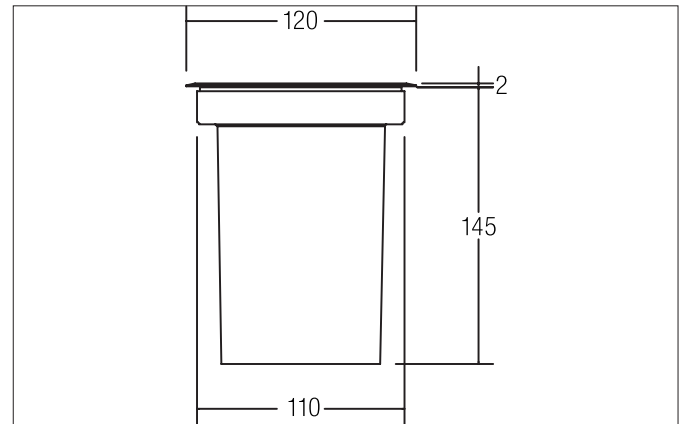

#### Tender

Floor recessed light, GU10 (for LED), IP65, Round. Installation opening  $\varnothing$  110 mm, Installation depth 145 mm, Weight 0,524 Kg, with rotationssymmetrical, deep, wide distributed light intensity. with Lamp holder GU10 max: 5 W, Delivery without bulb. Permissible ambient temperature (ta): -20 °C - +25 °C, Protection class (EN 61140): II, Degree of protection (DIN EN 60529): IP65, For connection to a suitable driver, 230,00V AC Other .

Article data	
Article no.	3105
GTIN	4250047749721
Short description	Floor recessed light, GU10 (for LED), IP65
Material	Stainless steel / Glass
Colour	Stainless steel
Shape	Round
Outer diameter	120 mm
Built-in diameter	110 mm
Installation depth	145 mm
Hight	2 mm
Weight	0.524 kg

Lighting technology	
Light colour	White
Reflector	Without
Light sharing	Symmetric

Floor recessed light, GU10 (for LED), IP65  
Article no. 3105

Light.  
For Generations.

Operating technology of the luminaire	
System output	5 W
Voltage type	AC
AC nominal voltage max	230 V
Frequenz max.	50 Hz
Lamp	LED
Lamp holder	GU10
Protection class	II
Degree of protection	IP65
Control	Other
Bulb change possible	Yes

Mounting technology	
Mounting method	Recessed mounting
Place of installation	Floor-mounted
Adjustability	Not adjustable
Max. load	1,000 kg

Packing data	
Gross weight	0.647 kg
Length of packaging	150 mm
Packaging width	110 mm
Packaging height	110 mm
Disposal at end of life	This product must not be disposed of with household waste. You are obliged, to dispose of such electrical waste separately. By disposing of electrical waste and other old or defective electronics separately, you support recycling or other forms of re-use. In that way you help to take care and to avoid that harmful substances get into the environment.