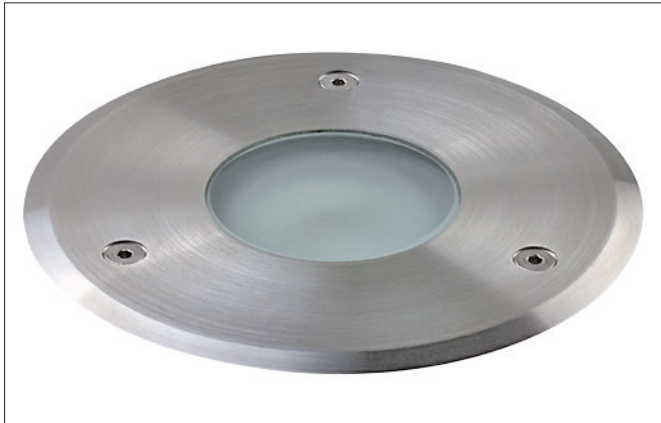

Floor recessed light, GU10 (for LED), IP65  
Article no. 3105

Light.  
For Generations.

#### Tender

Floor recessed light, GU10 (for LED), IP65, Round. Installation opening  $\varnothing$  110 mm, Installation depth 145 mm, Weight 0,524 Kg, with rotationssymmetrical, deep, wide distributed light intensity. with Lamp holder GU10 max: 5 W, Delivery without bulb. Permissible ambient temperature (ta): -20 °C - +25 °C, Protection class (EN 61140): II, Degree of protection (DIN EN 60529): IP65, For connection to a suitable driver, 230,00V AC Other .

Article data	
Article no.	3105
GTIN	4250047749721
Short description	Floor recessed light, GU10 (for LED), IP65
Material	Stainless steel / Glass
Colour	Stainless steel
Shape	Round
Outer diameter	120 mm
Built-in diameter	110 mm
Installation depth	145 mm
Hight	2 mm
Weight	0.524 kg

Lighting technology	
Light colour	White
Reflector	Without
Light sharing	Symmetric

Floor recessed light, GU10 (for LED), IP65  
Article no. 3105

Light.  
For Generations.

Operating technology of the luminaire	
System output	5 W
Voltage type	AC
AC nominal voltage max	230 V
Frequenz max.	50 Hz
Lamp	LED
Lamp holder	GU10
Protection class	II
Degree of protection	IP65
Control	Other
Bulb change possible	Yes