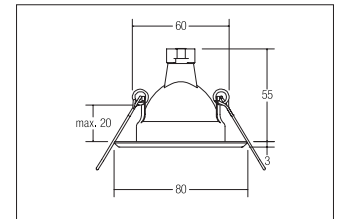

Recessed spot  
**Artikel-Nr. 2017.02**

Recessed spot, chrome, round. In a compact design, for installation in tool-less rapid assembly systems. Lamp holder: GX5.3, Mounting method: Recessed mounting, Place of installation: Ceiling-mounted, Material: Steel, Degree of protection: according to DIN EN 60529 IP20, Protection class: (EN 61140) III, Voltage: 12V, Power: 50W, Amount of light sources / fittings: 1.0 Qty, Adjustability: Not adjustable, With control gear: No, Type of dimming: Other.

<b>Artikel-Nr.</b>	<b>2017.02</b>
<b>Stand:</b>	18.06.2021 05:52

Colour	Chrome
Amount of light sources / fittings	1 Qty
Type of dimming	Other
Outer diameter	80 mm
Brackets	5366
Cool beam	No
Built-in diameter	60 mm
Installation depth	55 mm
Material	Steel

Lamp holder	GX5.3
Power	max. 50 W
Voltage	12V
Lamp	LV halogen lamp
Circuit type	Parallel conduction
Degree of protection	IP20
Protection class	III
Voltage type	AC/DC
Adjustability	Not adjustable